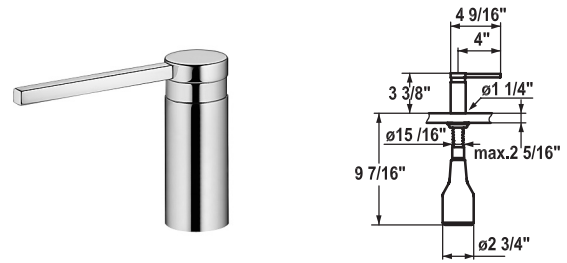

Item No.

Finish

Z.536.159.000

chrome

Accessory

Soap dispenser

- easily refillable from surface without disassembly
- mounting hole size $\varnothing 1'' - 1 \frac{3}{8}''$
- Delivery includes:
 - pump
 - soap container, filling capacity 10.7 fl.oz.
- Suitable for:
 - KWC AVA

Item No.

Finish

Z.536.159.127

splendure™ stainless steel

Accessory

Soap dispenser

- easily refillable from surface without disassembly
- mounting hole size $\varnothing 1'' - 1 \frac{3}{8}''$
- Delivery includes:
 - pump
 - soap container, filling capacity 10.7 fl.oz.
- Suitable for:
 - KWC AVA