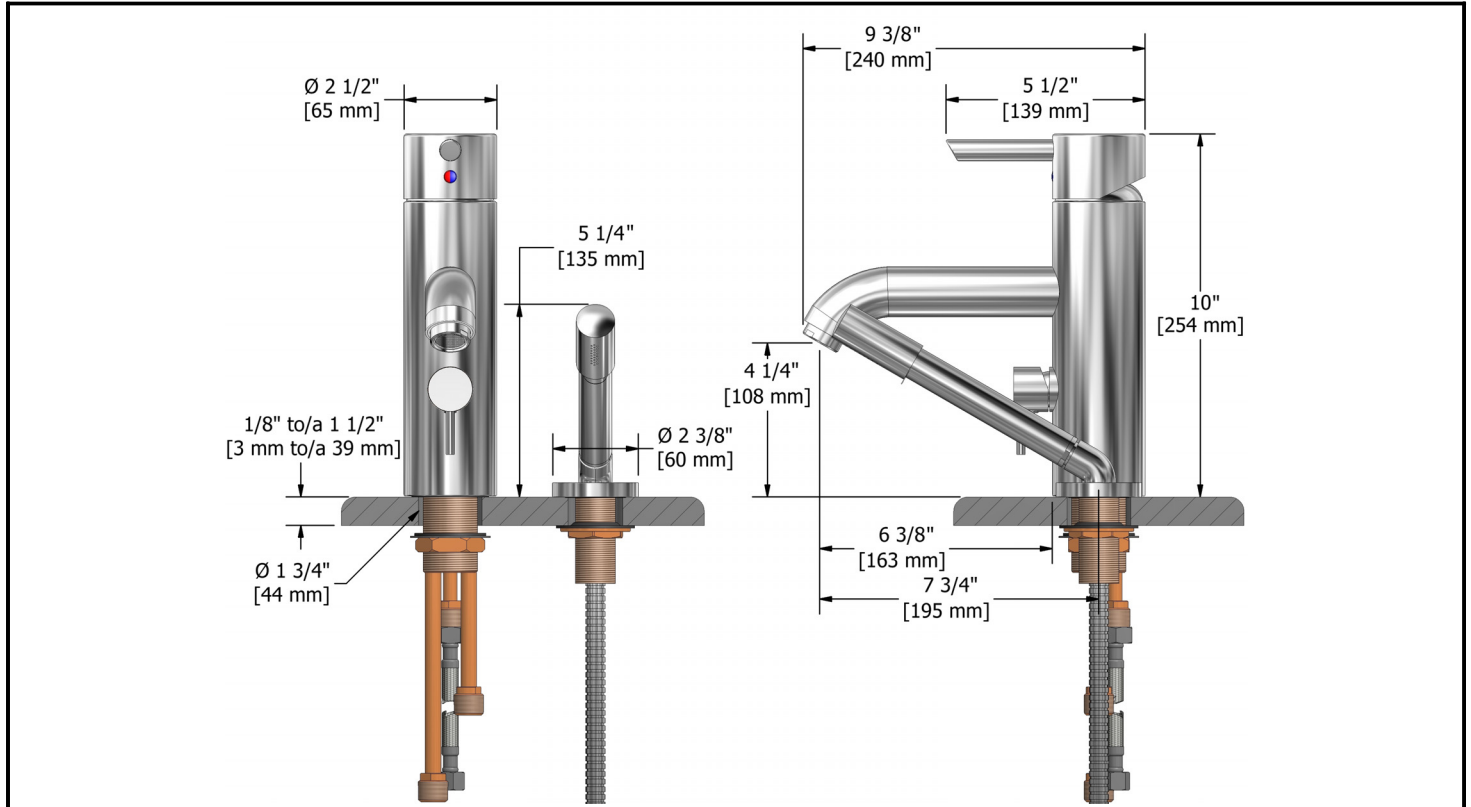

Certifications

- CMR248 Approval
- CSA B125.1
- ASME A112.18.1