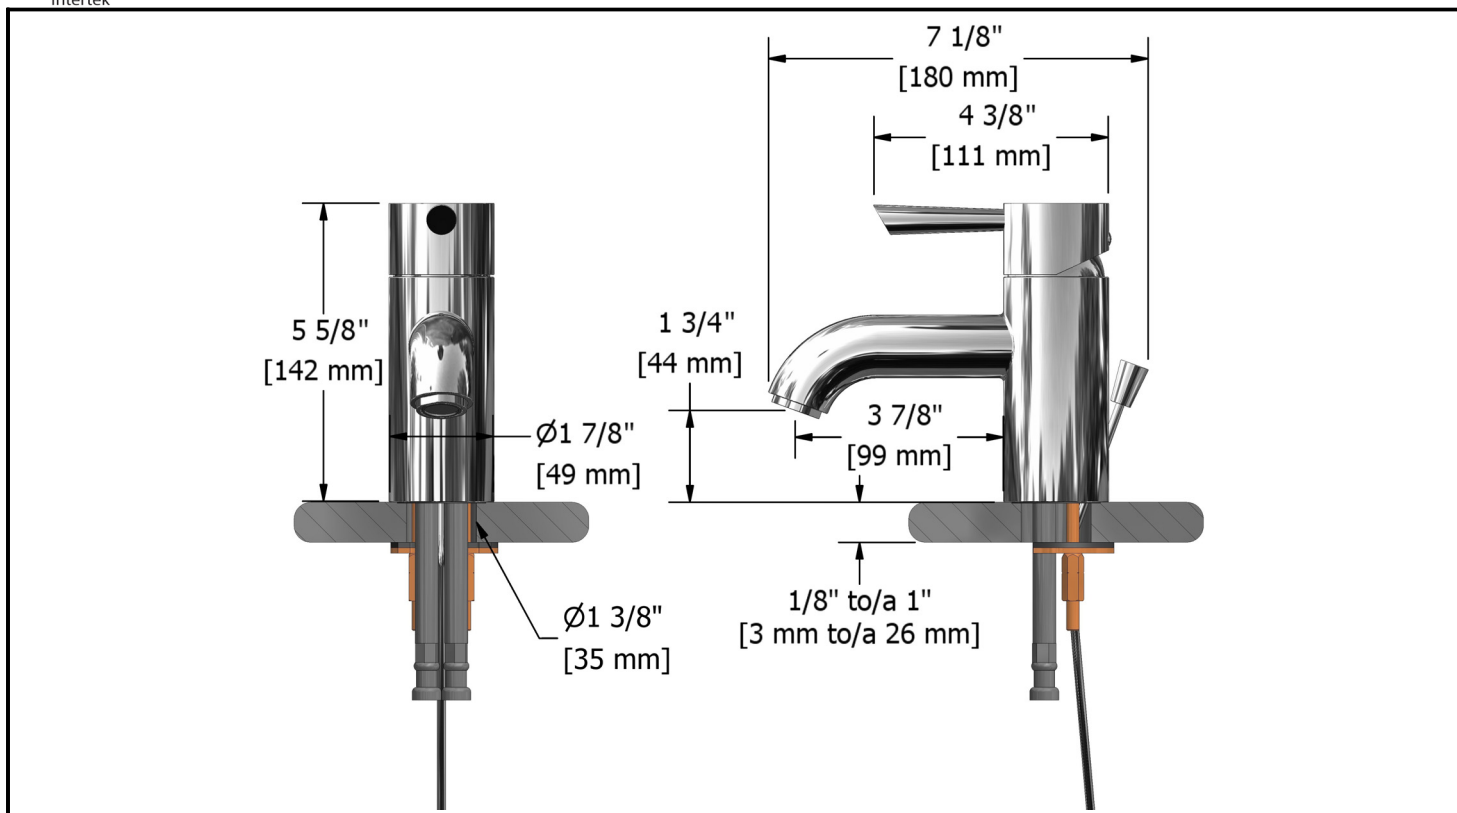

Single hole faucet
VS01XX

Specifications

Descriptions

- Ceramic cartridge
- 3/8" speedway compression
- Solid brass
- Automatic drain

Available colors

- C : Chrome
- BN : Brushed nickel (PVD)

Flows

- Max. flow 5.7 L/min, 1.5 gpm (US) 60psi

Cartridges

- 401-020

Certifications

- CMR248 Approval
- ASME A112.18.1
- NSF61
- CSA B125.1

Warranty

The Riobel inc. product carries a limited LIFETIME warranty on the finish Chrome, Gold (PVD), Brushed nickel (PVD), Night brushed (PVD), Polished nickel (PVD) and all working parts and is guaranteed from the initial date of purchase against all manufacturing defects. Other finished 1 year.