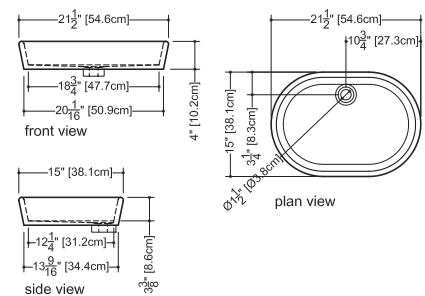

■ codes/standards applicable

IAPMO-ANSI Z124.1

IAPMO-ANSI Z124.3

CSA B 45.0 – CSA B45.4

WETSTYLE cannot be held responsible for any technical errors and reserves the right to make revisions without notice.

Approximate measurement.
The manufacturer accept $\frac{1}{4}''$ (6.35mm) variance.

www.WETSTYLE.CA - Montreal - Canada
Tel. 450.536.9000 - 1 888.536.9001 - Fax. 450.536.0202