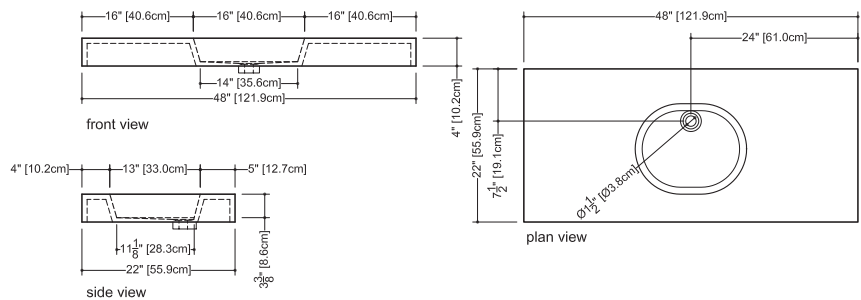

## VOV 48C

inch 48x22x4 mm 1219x559x102

■ interior dimensions

inch 16x13x3.375 mm 406x330x86

■ weight

lb - 34 kg - 16

■ installation

above counter

WETSTYLE cannot be held responsible for any technical errors and reserves the right to make revisions without notice.

Approximate measurement.  
The manufacturer accept 1/4" (6.35mm) variance.

www.WETSTYLE.CA - Montreal - Canada  
Tel. 450.536.9000 - 1 888.536.9001 - Fax. 450.536.0202