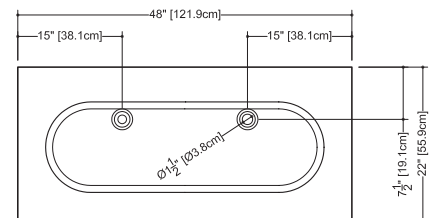

Ove

VOV 48

inch 48x22x4 mm 1219x559x102

■ **interior dimensions**

inch 40x13x3.375 mm 1016x330x86

■ **weight**

lb - 42 kg - 19

■ **installation**

mono, 8" c/c or no hole

■ **material**

WETMAR™, glossy or mat finish

■ **color**

white

■ **codes/standards applicable**

IAPMO-ANSI Z124.1

IAPMO-ANSI Z124.3

CSA B 45.0 - CSA B45.4

WETSTYLE cannot be held responsible for any technical errors and reserves the right to make revisions without notice.

Approximate measurement.
The manufacturer accept 1/4" (6.35mm) variance.