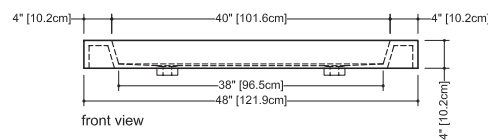

Ove

VOV 48

inch 48x22x4 mm 1219x559x102

■ **interior dimensions**

inch 40x13x3.375 mm 1016x330x86

■ **weight**

lb - 42 kg - 19

■ **installation**

mono, 8" c/c or no hole

■ **material**

WETMAR™, glossy or mat finish

■ **color**

white

■ **codes/standards applicable**

IAPMO-ANSI Z124.1

IAPMO-ANSI Z124.3

CSA B 45.0 - CSA B45.4

WETSTYLE cannot be held responsible for any technical errors and reserves the right to make revisions without notice.

Approximate measurement.
The manufacturer accept 1/4" (6.35mm) variance.