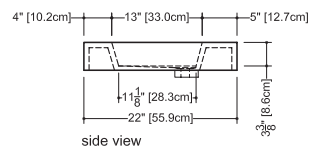

Ove

VOV 48

inch 48x22x4 mm 1219x559x102

■ **interior dimensions**

inch 40x13x3.375 mm 1016x330x86

■ **weight**

lb - 42 kg - 19

■ **installation**

mono, 8" c/c or no hole

■ **material**

WETMAR™, glossy or mat finish

■ **color**

white

■ **codes/standards applicable**

IAPMO-ANSI Z124.1

IAPMO-ANSI Z124.3

CSA B 45.0 - CSA B45.4

WETSTYLE cannot be held responsible for any technical errors and reserves the right to make revisions without notice.

Approximate measurement.
The manufacturer accept 1/4" (6.35mm) variance.