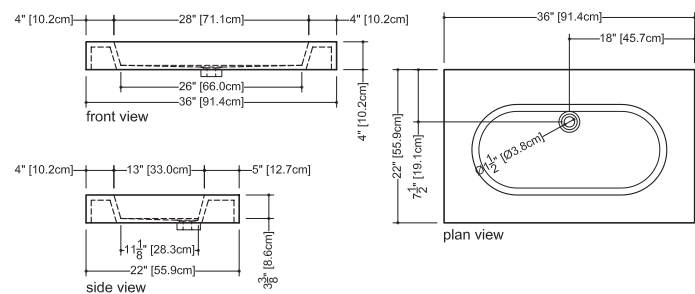

Ove

VOV 36

inch 36x22x4 mm 914x559x102

■ **interior dimensions**

inch 28x13x3.375 mm 711x330x86

■ **weight**

lb - 34 kg - 16

■ **installation**

mono, 8" c/c or no hole

■ **material**

WETMAR™, glossy or mat finish

■ **color**

white

■ **codes/standards applicable**

IAPMO-ANSI Z124.1

IAPMO-ANSI Z124.3

CSA B 45.0 - CSA B45.4

WETSTYLE cannot be held responsible for any technical errors and reserves the right to make revisions without notice.

Approximate measurement.
The manufacturer accept 1/4" (6.35mm) variance.