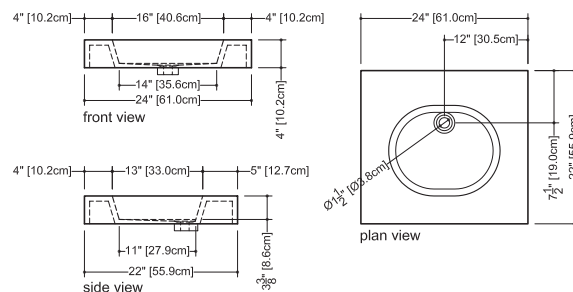

Ove

VOV 24

inch 24x22x4 mm 610x559x102

■ interior dimensions

inch 16x13x3.375 mm 406x330x86

■ weight

lb - 23 kg - 11

■ installation

mono, 8" c/c or no hole

■ material

WETMAR™, glossy or mat finish

■ color

white

■ codes/standards applicable

IAPMO-ANSI Z124.1

IAPMO-ANSI Z124.3

CSA B 45.0 - CSA B45.4

WETSTYLE cannot be held responsible for any technical errors and reserves the right to make revisions without notice.

Approximate measurement.
The manufacturer accept 1/4" (6.35mm) variance.