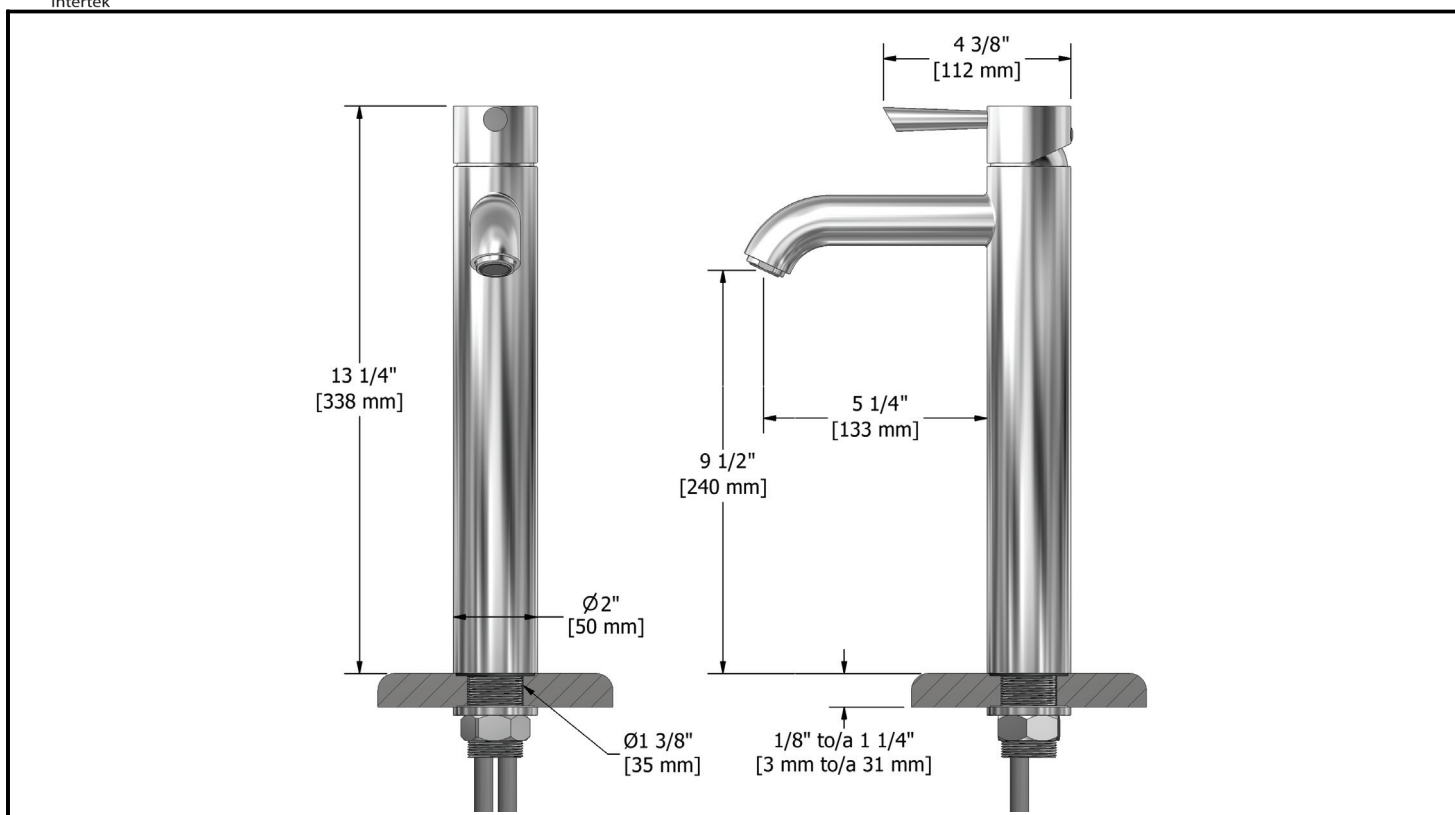

Single hole faucet

VL01XX

Specifications

Descriptions

- Ceramic cartridge
- 3/8" speedway compression
- Solid brass

Available colors

- C : Chrome
- BN : Brushed nickel (PVD)

Flows

- Max. flow 5.7 L/min, 1.5 gpm (US) 60psi

Cartridges

- 401-020

Certifications

- CMR248 Approval
- ASME A112.18.1
- NSF61
- CSA B125.1

Warranty

The Riobel inc. product carries a limited LIFETIME warranty on the finish Chrome, Gold (PVD), Brushed nickel (PVD), Night brushed (PVD), Polished nickel (PVD) and all working parts and is guaranteed from the initial date of purchase against all manufacturing defects. Other finished 1 year.