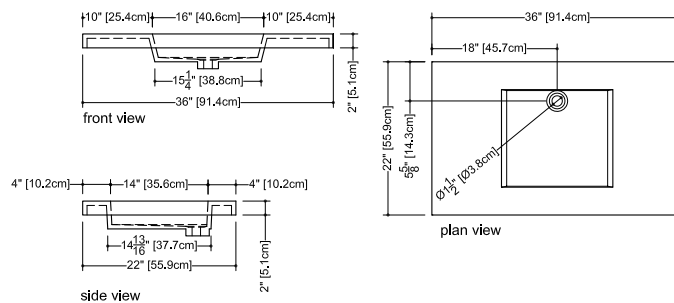

Cube

VCS 36C

inch 36x22x2 mm 914x559x51

■ **interior dimensions**

inch 16x14x3.375 mm 406x356x86

■ **weight**

lb - 25 kg - 11

■ **installation**

mono, 8" c/c or no hole

■ **material**

WETMAR™, glossy or mat finish

■ **color**

white

■ **codes/standards applicable**

IAPMO-ANSI Z124.1 - IAPMO-ANSI Z124.3

CSA B 45.0 - CSA B45.4

WETSTYLE cannot be held responsible for any technical errors and reserves the right to make revisions without notice.

Approximate measurement.
The manufacturer accept 1/4" (6.35mm) variance.

www.WETSTYLE.CA - Montreal - Canada
Tel. 450.536.9000 - 1 888.536.9001 - Fax. 450.536.0202