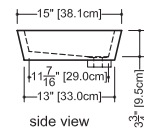

Cube

(undercounter) **VC 836U** (above counter) **VC 836A**
 inch 36x15x4.25 mm 914x381x108

■ **interior dimensions**
 inch 34x13x3.75 mm 864x330x95

■ **weight**
 lb - 27 kg - 12

■ **installation**
 above counter
 undercounter

WETSTYLE cannot be held responsible for any technical errors and reserves the right to make revisions without notice.

Approximate measurement.
 The manufacturer accept 1/4" (6.35mm) variance.

www.WETSTYLE.CA - Montreal - Canada
 Tel. 450.536.9000 - 1 888.536.9001 - Fax. 450.536.0202