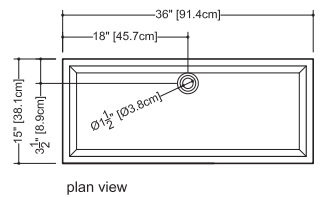

Cube

(undercounter) **VC 836U** (above counter) **VC 836A**
 inch 36x15x4.25 mm 914x381x108

■ **interior dimensions**
 inch 34x13x3.75 mm 864x330x95

■ **weight**
 lb - 27 kg - 12

■ **installation**
 above counter
 undercounter

■ **accessory**
 nil

■ **overflow**
 without overflow

■ **faucet hole**
 no hole for faucet

■ **material**
 WETMAR™, glossy or mat finish

■ **color**
 white

■ **codes/standards applicable**
 IAPMO-ANSI Z124.1 - IAPMO-ANSI Z124.3
 CSA B 45.0 - CSA B45.4

WETSTYLE cannot be held responsible for any technical errors and reserves the right to make revisions without notice.

Approximate measurement.
 The manufacturer accept 1/4" (6.35mm) variance.

www.WETSTYLE.CA - Montreal - Canada
 Tel. 450.536.9000 - 1 888.536.9001 - Fax. 450.536.0202