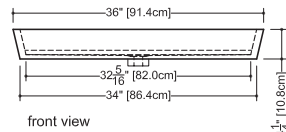

Cube

(undercounter) **VC 836U** (above counter) **VC 836A**
 inch 36x15x4.25 mm 914x381x108

■ **interior dimensions**
 inch 34x13x3.75 mm 864x330x95

■ **weight**
 lb - 27 kg - 12

■ **installation**
 above counter
 undercounter

■ **accessory**
 nil

■ **overflow**
 without overflow

■ **faucet hole**
 no hole for faucet

■ **material**
 WETMAR™, glossy or mat finish

■ **color**
 white

■ **codes/standards applicable**
 IAPMO-ANSI Z124.1 - IAPMO-ANSI Z124.3
 CSA B 45.0 - CSA B45.4

WETSTYLE cannot be held responsible for any technical errors and reserves the right to make revisions without notice.

Approximate measurement.
 The manufacturer accept 1/4" (6.35mm) variance.

www.WETSTYLE.CA - Montreal - Canada
 Tel. 450.536.9000 - 1 888.536.9001 - Fax. 450.536.0202