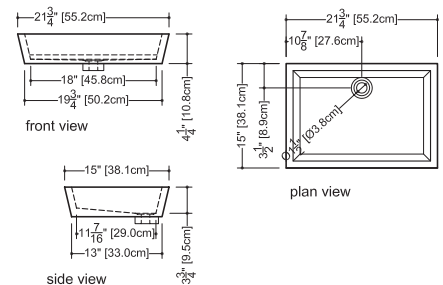

Cube

(undercounter) **VC 821U** (above counter) **VC 821A**
 inch 21.75x15x4.25 mm 552x381x108

■ **interior dimensions**
 inch 19.75x13x3.75 mm 502x330x95

■ **weight**
 lb - 18 kg - 8

■ **installation**
 above counter
 undercounter

■ **accessory**
 nil

■ **overflow**
 without overflow

■ **faucet hole**
 no hole for faucet

■ **material**
 WETMAR™, glossy or mat finish

■ **color**
 white

■ **codes/standards applicable**
 IAPMO-ANSI Z124.1 - IAPMO-ANSI Z124.3
 CSA B 45.0 - CSA B45.4

WETSTYLE cannot be held responsible for any technical errors and reserves the right to make revisions without notice.

Approximate measurement.
 The manufacturer accept 1/4" (6.35mm) variance.

www.WETSTYLE.CA - Montreal - Canada
 Tel. 450.536.9000 - 1 888.536.9001 - Fax. 450.536.0202