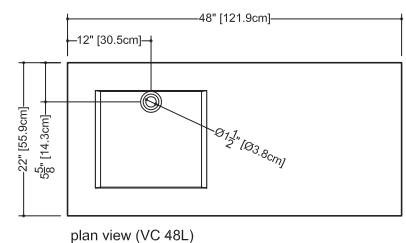

■ **codes/standards applicable**

IAPMO-ANSI Z124.1 - IAPMO-ANSI Z124.3
CSA B 45.0 - CSA B45.4

WETSTYLE cannot be held responsible for any technical errors and reserves the right to make revisions without notice.

Approximate measurement.
The manufacturer accept 1/4" (6.35mm) variance.

www.WETSTYLE.CA - Montreal - Canada
Tel. 450.536.9000 - 1 888.536.9001 - Fax. 450.536.0202