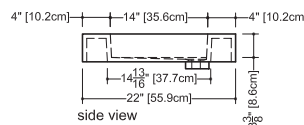

■ **codes/standards applicable**

IAPMO-ANSI Z124.1 - IAPMO-ANSI Z124.3
CSA B 45.0 - CSA B45.4

WETSTYLE cannot be held responsible for any technical errors and reserves the right to make revisions without notice.

Approximate measurement.
The manufacturer accept 1/4" (6.35mm) variance.

www.WETSTYLE.CA - Montreal - Canada
Tel. 450.536.9000 - 1 888.536.9001 - Fax. 450.536.0202