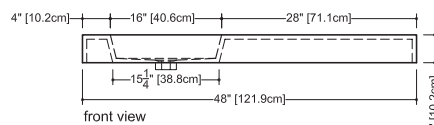

■ **codes/standards applicable**

IAPMO-ANSI Z124.1 - IAPMO-ANSI Z124.3
CSA B 45.0 - CSA B45.4

WETSTYLE cannot be held responsible for any technical errors and reserves the right to make revisions without notice.

Approximate measurement.
The manufacturer accept 1/4" (6.35mm) variance.

www.WETSTYLE.CA - Montreal - Canada
Tel. 450.536.9000 - 1 888.536.9001 - Fax. 450.536.0202