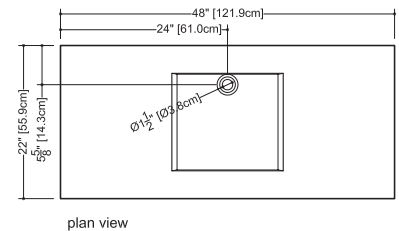

## VC 48C

inch 48x22x4 mm 1219x559x102

■ **interior dimensions**

inch 16x14x3.375 mm 406x356x86

■ **weight**

lb - 40 kg - 19

■ **installation**

above counter

■ **Faucet hole**

Mono, 8" c/c or no hole

■ **material**

WETMAR™, glossy or mat finish

■ **color**

white

■ **codes/standards applicable**

IAPMO-ANSI Z124.1 - IAPMO-ANSI Z124.3

CSA B 45.0 - CSA B45.4

WETSTYLE cannot be held responsible for any technical errors and reserves the right to make revisions without notice.

Approximate measurement.  
The manufacturer accept 1/4" (6.35mm) variance.