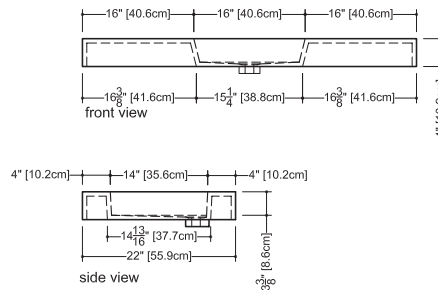

## VC 48C

inch 48x22x4 mm 1219x559x102

■ **interior dimensions**

inch 16x14x3.375 mm 406x356x86

■ **weight**

lb - 40 kg - 19

■ **installation**

above counter

■ **Faucet hole**

Mono, 8" c/c or no hole

■ **material**

WETMAR™, glossy or mat finish

■ **color**

white

■ **codes/standards applicable**

IAPMO-ANSI Z124.1 - IAPMO-ANSI Z124.3

CSA B 45.0 - CSA B45.4

WETSTYLE cannot be held responsible for any technical errors and reserves the right to make revisions without notice.

Approximate measurement.  
The manufacturer accept 1/4" (6.35mm) variance.