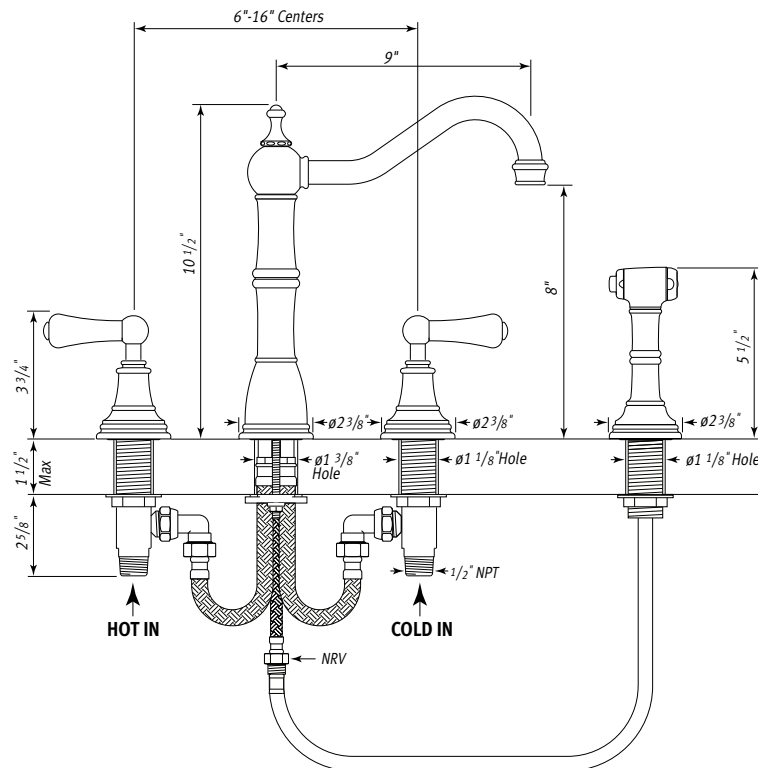

WARRANTY

- Limited Lifetime

Consult your local ROHL showroom for additional information and specifications. For complete warranty details and a list of showrooms, go to www.rohlhome.com.