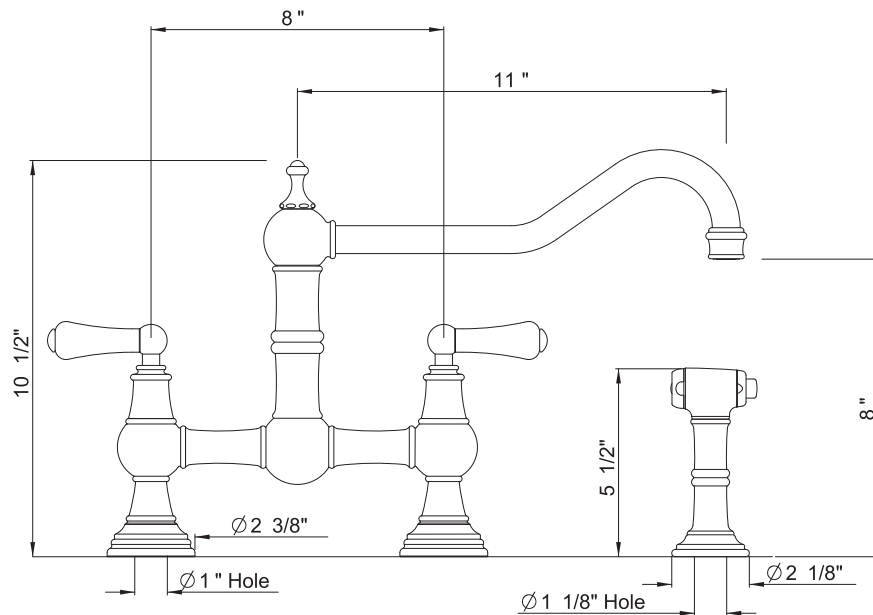

Bridge Faucet with Lever Handles and Sidespray

ROHL Perrin & Rowe Kitchen

U.4764L

FEATURES

- Metal levers only
- Made from solid brass
- 1/4-turn ceramic disc valves
- 11" reach swivel spout
- Insulated brass sidespray
- 2 3/8" max. installation depth on deck

COLORS/FINISHES

- Polished Chrome
- Polished Nickel
- Satin Nickel
- Inca Brass
- English Bronze

WARRANTY

- Limited Lifetime

U.4764L Spare Parts