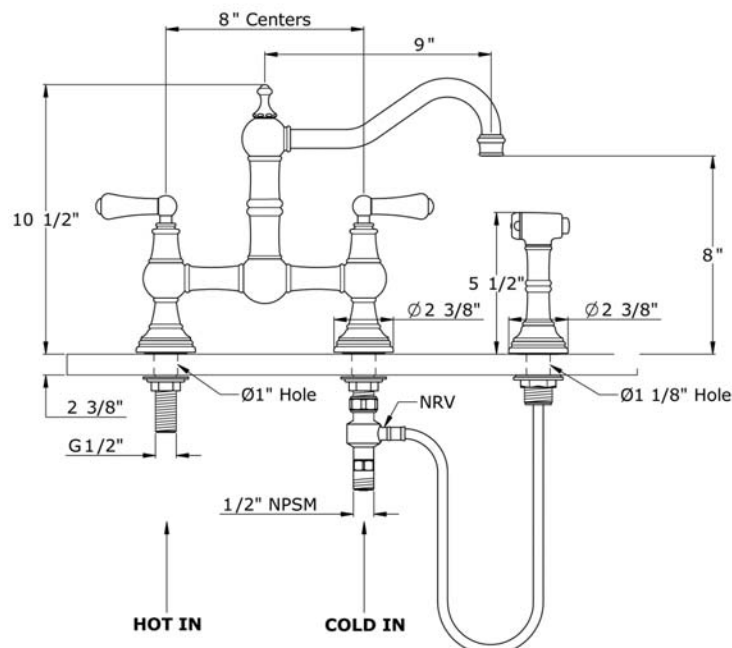

WARRANTY

- Limited Lifetime