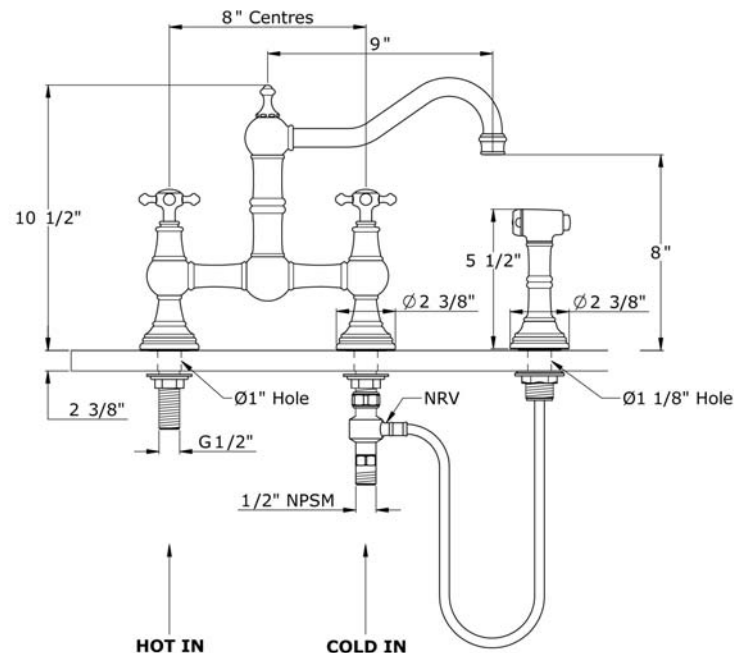

WARRANTY

- Limited Lifetime