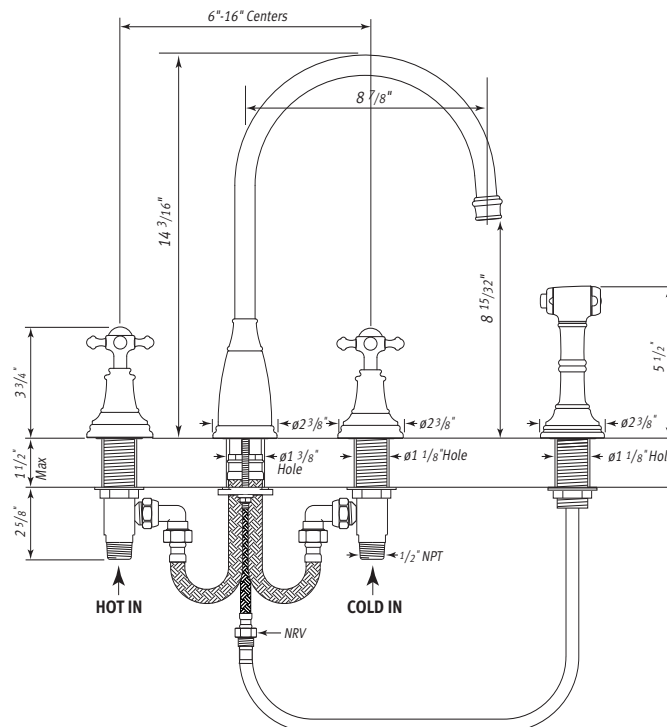

4-Hole C-Spot Kitchen Faucet With Cross Handles

ROHL Perrin & Rowe Kitchen

U.4735X

FEATURES

- Insulated sidespray
- Cross handles
- 1/2" M NPT supplies
- 14 3/16" spout height
- 9" spout reach
- Swivel spout
- 1/4"-turn ceramic disc valves
- Patented diverter

COLORS/FINISHES

- Polished Chrome
- Polished Nickel
- Satin Nickel
- Inca Brass
- English Bronze

WARRANTY

- Limited Lifetime

U.4735 Spare Parts