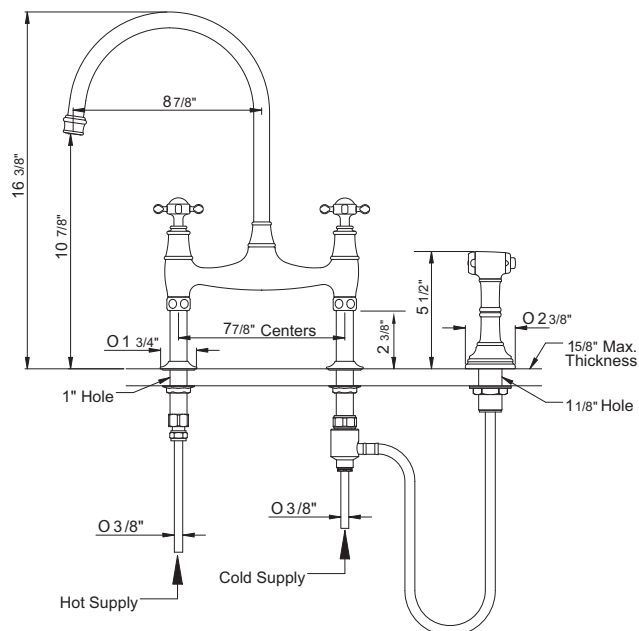

Bridge Faucet With Cross Handles and Sidespray

ROHL Perrin & Rowe Kitchen

U.4718X

FEATURES

- Cross handles
- Cutout: Min 1 1/8" Max 1 3/8"
- 3/8" Compression Connections
- Deck mounted only
- Unions included
- Hot and cold mix at the handspray
- Handspray is insulated
- 7 7/8" centers - offset unions not available
- Patented diverter system
- Includes straight unions U.6794

COLORS/FINISHES

- Polished Chrome
- Polished Nickel
- Satin Nickel
- Inca Brass
- English Bronze

WARRANTY

- Limited Lifetime

Bridge Faucet With Sidespray U.4718X