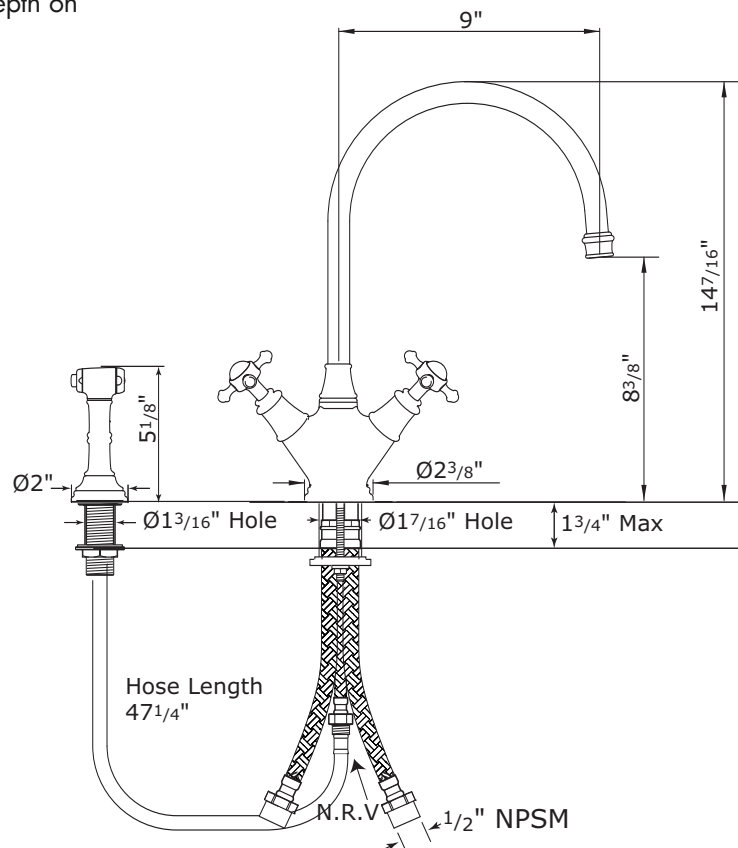

WARRANTY

- Limited Lifetime