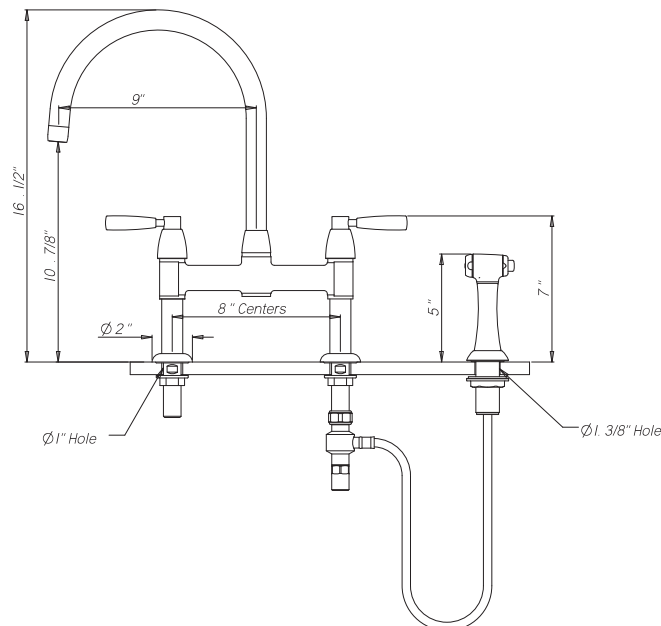

### FEATURES

- Cutout: min 1 1/8", max 1 3/8"
- Deck mounted only, unions included
- Hot and cold mix at the sidespray
- Insulated brass sidespray
- 8" centers, offset unions not available, cannot use U.6793 unions
- Lever handles
- 1/4-turn ceramic disc valves
- 16 1/2" spout height, 9" reach swivel spout
- Inca Brass not available

## U.4273L Spare Parts