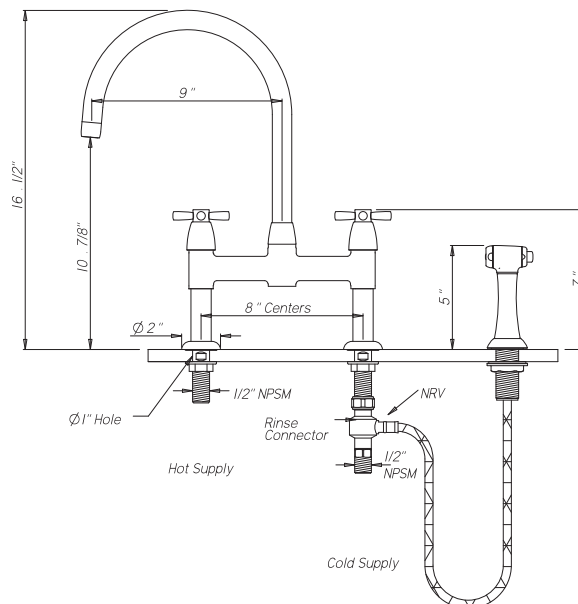

WARRANTY

- Limited Lifetime