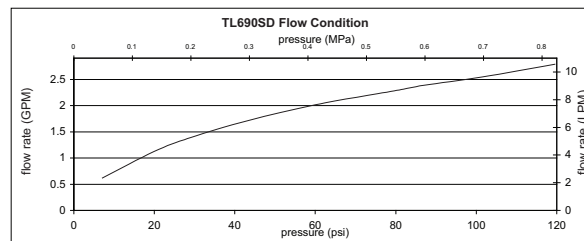

TL690SD#CP

Ethos™ Design N II Single-handle Lavatory Faucet

DESIGN

Designed to match the Ethos™ Design N II Suite of fixtures and fittings, Ethos™ Design N II faucets can complement any distinctive bath suite. Made from cast brass with washerless ceramic disk valve cartridges, these faucets are durable and offer drip-free performance.

SPECIFICATIONS

Flow Rate: 2.2 gpm (8.3 lpm) maximum flow rate

Warranty: Lifetime Limited Warranty (Residential use)
One Year (Commercial use)

Material: Cast Brass

Shipping Weight: **Individual** 6 lbs.
Case (Qty 3) 18 lbs.

Shipping Dimensions: **Individual**
20-1/2"L x 9-3/4"W x 3-1/2"H
Case (Qty 3)
21-1/4"L x 10-1/2"W x 11-1/4"H

CODES/STANDARDS

Complies with and exceeds the following standards:
ASME A112.18.1M / CSA B125-2005
NSF 61

Listed by:
IAPMO / C-UPC, NSF and other municipalities

Meets the American Disabilities Act Guidelines and ANSI A117.1

These dimensions and specifications are subject to change without notice.

TL690SD#CP - Ethos™ Design N II Single-lever Lavatory Faucet

TOTO® U.S.A., INC. • 1155 Southern Road, Morrow, GA 30260
Tel. (888) 295-8134 • Fax. (800) 699-4889 • www.totousa.com
Printed in U.S.A. © TOTO® LTD. 11/07 #J10430

Printed on recycled paper