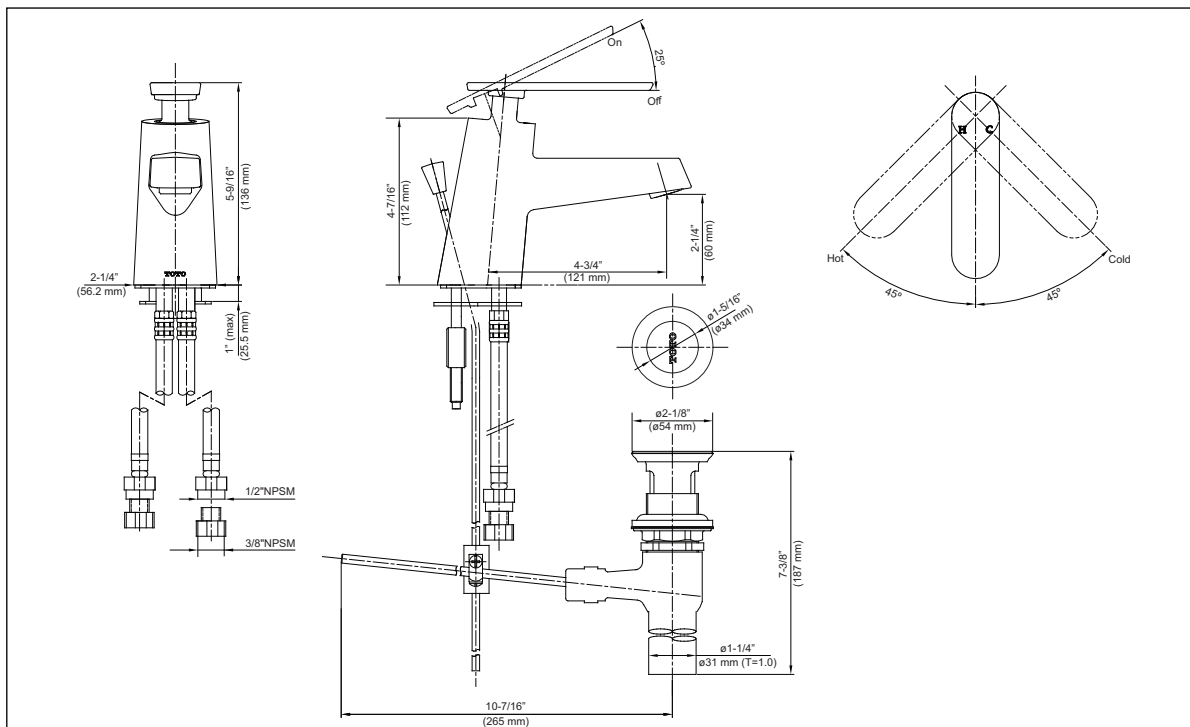

Decorative single-handle lavatory faucet to match the Ethos™ Design N II Suite. 2.2 gpm (8.3 lpm) maximum flow rate (Per regulation).

■ TL690SD#CP

Ethos™ Design N II single-handle lavatory faucet, polished chrome finish.

Shipping Dimensions: **Individual**
20-1/2"L x 9-3/4"W x 3-1/2"H
Case (Qty 3)
21-1/4"L x 10-1/2"W x 11-1/4"H

CODES/STANDARDS

Complies with and exceeds the following standards:
ASME A112.18.1M / CSA B125-2005
NSF 61

Listed by:
IAPMO / C-UPC, NSF and other municipalities

Meets the American Disabilities Act Guidelines and ANSI A117.1

These dimensions and specifications are subject to change without notice.

TL690SD#CP - Ethos™ Design N II Single-lever Lavatory Faucet