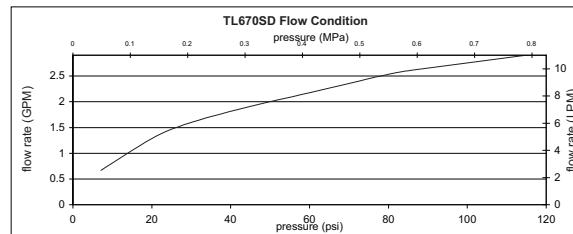

TL670SD#CP

Ethos™ Design N I Single-handle Lavatory Faucet

DESIGN

Designed to match the Ethos™ Design N I Suite of fixtures and fittings, Ethos™ Design N I faucets can complement any distinctive bath suite. Made from cast brass with washerless ceramic disk valve cartridges, these faucets are durable and offer drip-free performance.

SPECIFICATIONS

Flow Rate: 2.2 gpm (8.3 lpm)
maximum flow rate

Warranty: Lifetime Limited Warranty
(Residential use)
One Year (Commercial use)

Material: Cast Brass

Shipping Weight: **Individual** 6 lbs.
Case (Qty 3) 18 lbs.

Shipping Dimensions: **Individual**
20-1/2"L x 9-3/4"W
x 3-1/2"H

Case (Qty 3)
21-1/4"L x 10-1/2"W
x 11-1/4"H

CODES/STANDARDS

Complies with and exceeds the following standards:
ASME A112.18.1M / CSA B125-2005
NSF 61

Listed by:
IAPMO / C-UPC, NSF and other municipalities

Meets the American Disabilities Act Guidelines and
ANSI A117.1

These dimensions and specifications are subject to change
without notice.

TL670SD#CP - Ethos™ Design N I Single-lever Lavatory Faucet

TOTO® U.S.A., INC. • 1155 Southern Road, Morrow, GA 30260
Tel. (888) 295-8134 • Fax. (800) 699-4889 • www.totousa.com
Printed in U.S.A. © TOTO® LTD. 11/07 #J10410

Printed on recycled paper