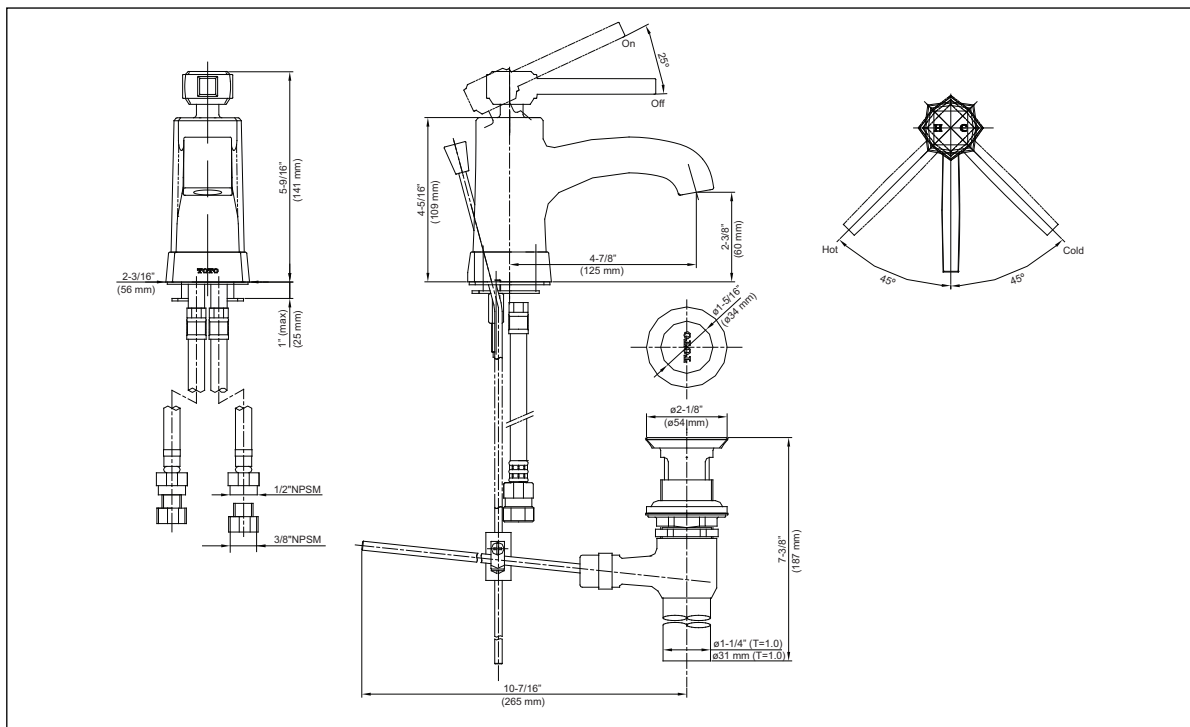

Decorative single-handle lavatory faucet to match the Ethos™ Design N I Suite. 2.2 gpm (8.3 lpm) maximum flow rate (Per regulation).

■ TL670SD#CP

Ethos™ Design N I single-handle lavatory faucet, polished chrome finish.

Shipping Dimensions: **Individual**
20-1/2"L x 9-3/4"W
x 3-1/2"H

Case (Qty 3)
21-1/4"L x 10-1/2"W
x 11-1/4"H

CODES/STANDARDS

Complies with and exceeds the following standards:
ASME A112.18.1M / CSA B125-2005
NSF 61

Listed by:
IAPMO / C-UPC, NSF and other municipalities

Meets the American Disabilities Act Guidelines and
ANSI A117.1

These dimensions and specifications are subject to change
without notice.

TL670SD#CP - Ethos™ Design N I Single-lever Lavatory Faucet