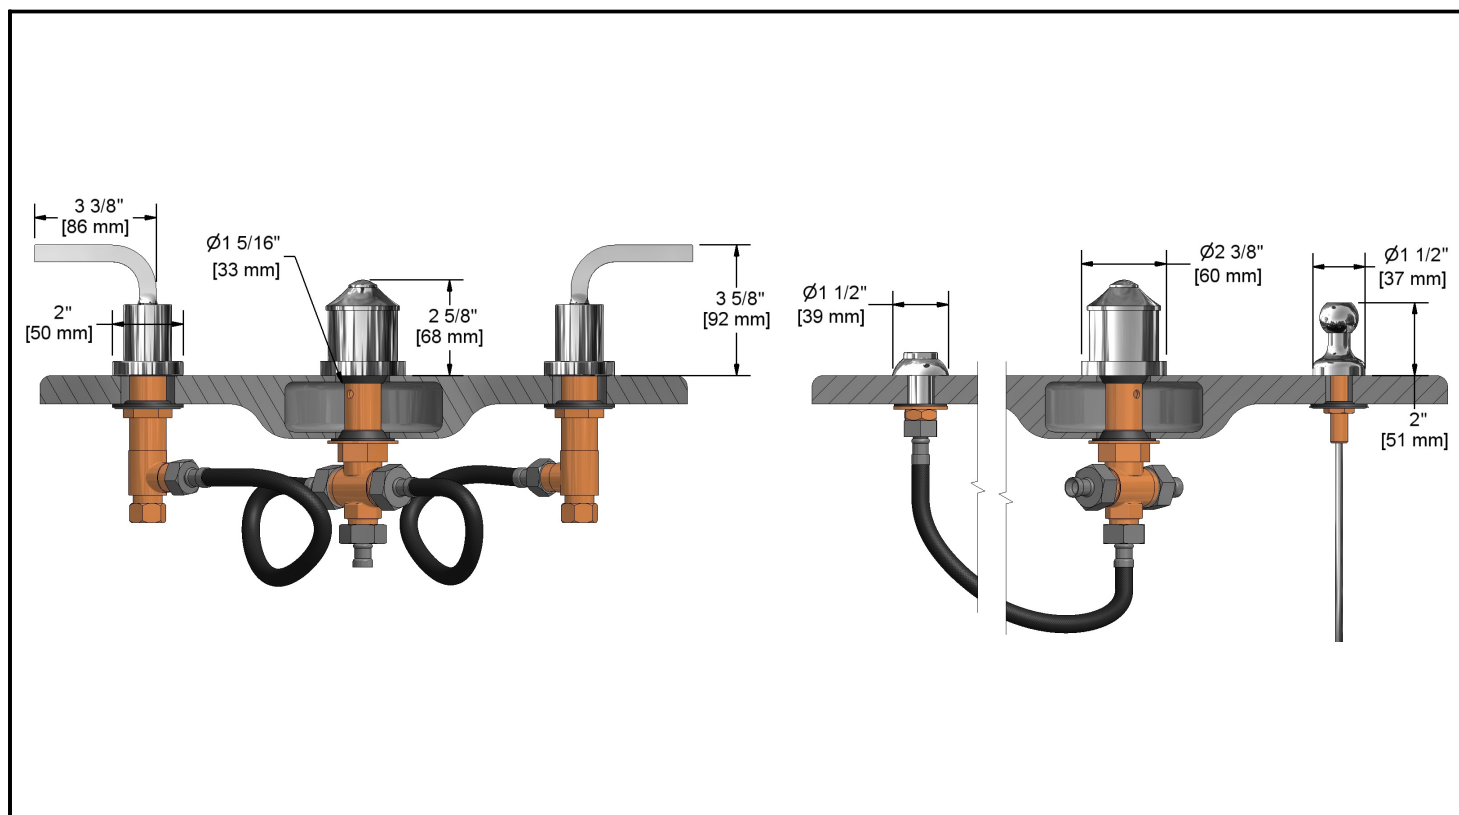

4 piece bidet faucet with built-in vacuum breaker

SHTM09LXX

Specifications

Descriptions

- ½" male inlet NPT
- Ceramic cartridge
- Solid brass
- Jet
- Automatic drain

Available colors

- C : Chrome
- BN : Brushed nickel (PVD)

Cartridges

- Cold: #401-080
- Hot: #401-079

Certifications

- CSA B125.1
- ASME A112.18.1
- CMR248 Approval

Warranty

The Riobel inc. product carries a limited LIFETIME warranty on the finish Chrome, Gold (PVD), Brushed nickel (PVD), Night brushed (PVD), Polished nickel (PVD) and all working parts and is guaranteed from the initial date of purchase against all manufacturing defects. Other finished 1 year.