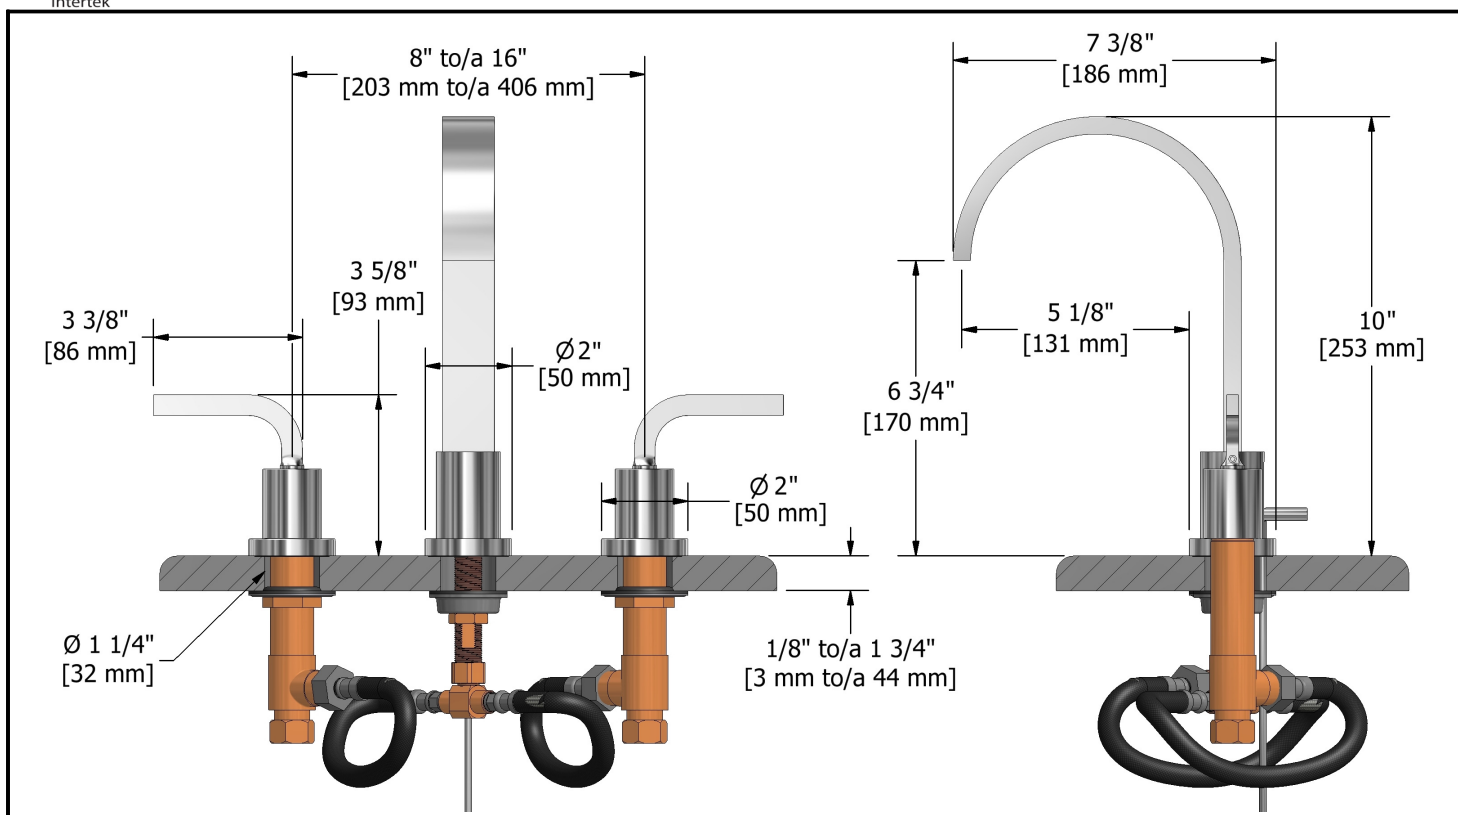

Certifications

- CSA B125.1
- NSF61
- ASME A112.18.1