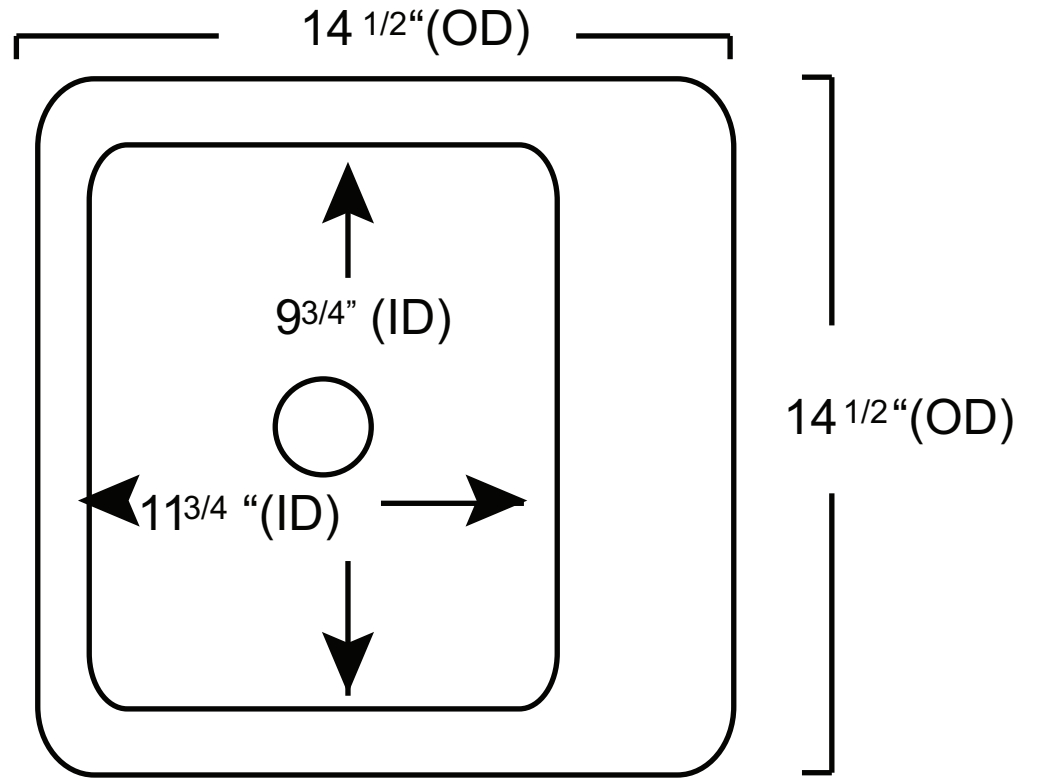

Please specify number of holes to deckmount faucet

Drain Options

Model #SB12 SQUARE BAR 12		Scale	1" = 4"
Description		Rev	A
Material Description		Date	03/01/05
Dimensions		Tolerance	5% all dimensions
Inch		Elite Bath	