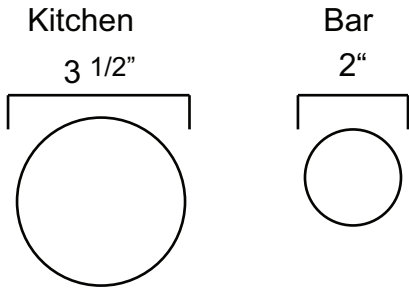

Please specify number of holes to deckmount faucet

Drain Options

Model #SB12 SQUARE BAR 12		Scale	1" = 4"
Description		Rev	A
Material Description		Date	03/01/05
Dimensions		Tolerance	5% all dimensions
Inch		Elite Bath	