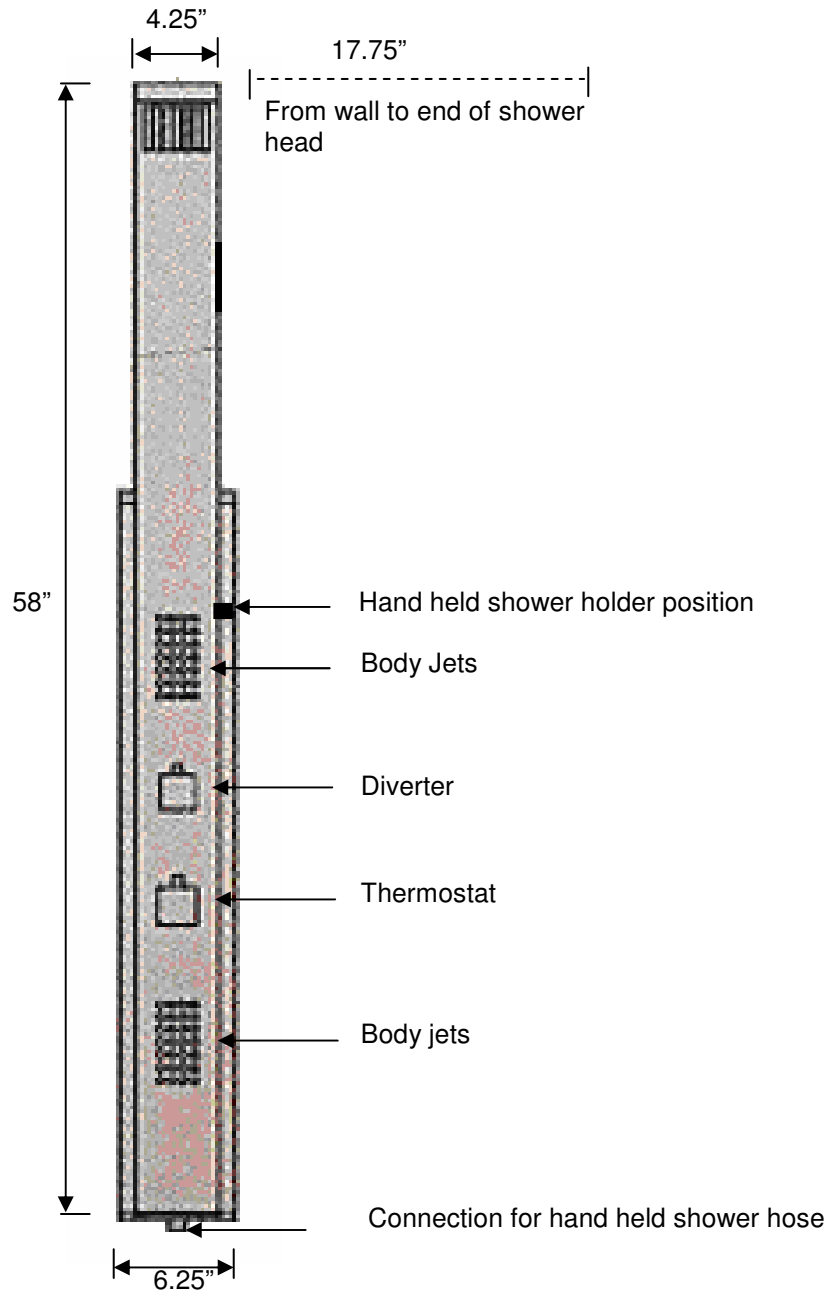

ARTOS[®]

Sicily Shower Panel

S8000SS

Rough in 1/2" MPT facing upwards max 2.5" centers protruding max 2" from finished wall surface

WESTOVER
COMPANY

5708 F Street, Omaha, NE 68117 USA
Tel: 402.397.3344 · Fax: 402.731.1473
info@artos-westover.com