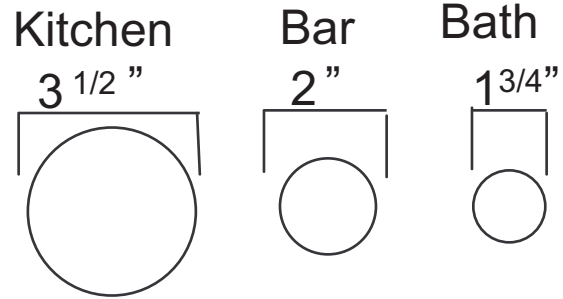

### Drain Options

<b>Model #S1614</b> SQUARE BAR 1614		Scale	1" = 4"
Description		Rev	A
Material Description		Date	03/01/05
Dimensions		Tolerance	5% all dimensions
Inch		<b>Elite Bath</b>	