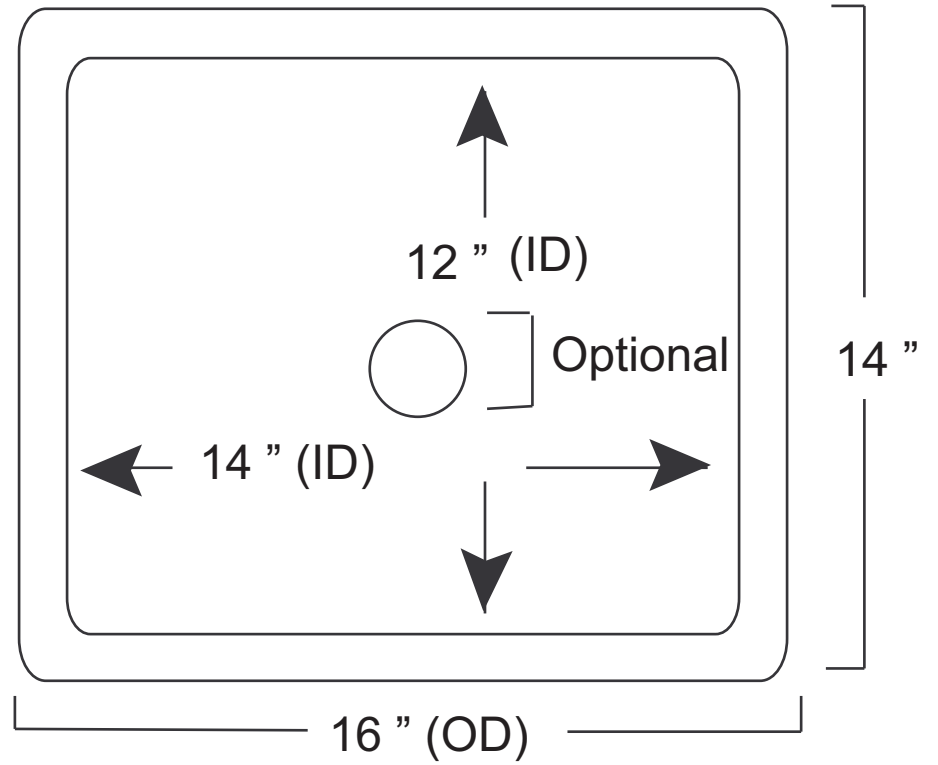

### Drain Options

<b>Model #S1614</b> SQUARE BAR 1614		Scale	1" = 4"
Description		Rev	A
Material Description		Date	03/01/05
Dimensions		Tolerance	5% all dimensions
Inch		<b>Elite Bath</b>	