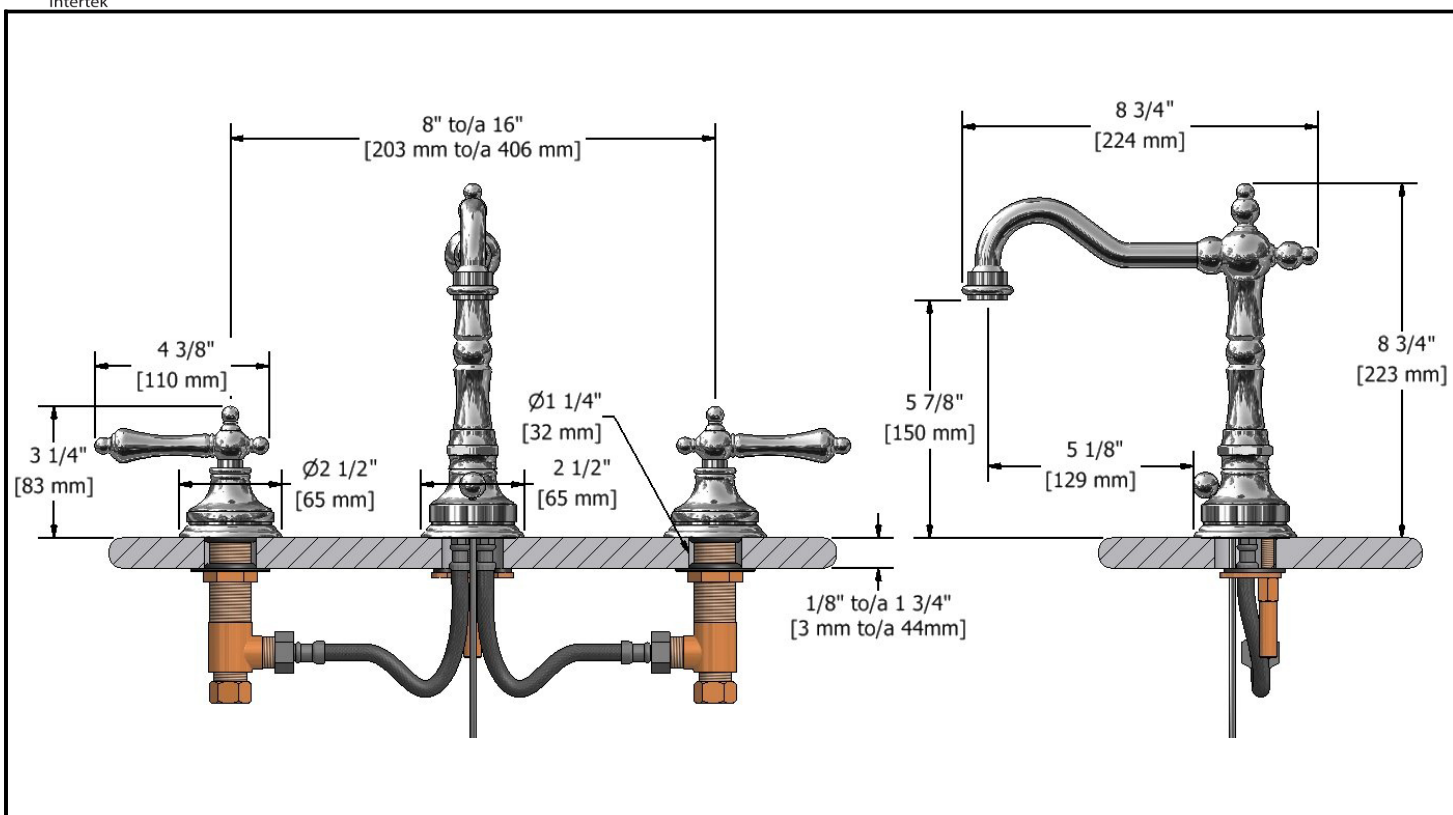

8" Lavatory faucet
RT08LXX

Specifications

Descriptions

- ½" male inlet NPT
- Ceramic cartridge
- Solid brass
- Swivel spout
- Automatic drain

Available colors

- C : Chrome
- PN : Polished nickel (PVD)
- BN : Brushed nickel (PVD)

Flows

- Max. flow 5.7 L/min, 1.5 gpm (US) 60psi

Cartridges

- Hot: #401-079
- Cold: #401-080

Certifications

- CMR248 Approval
- ASME A112.18.1
- NSF61
- CSA B125.1

Warranty

The Riobel inc. product carries a limited LIFETIME warranty on the finish Chrome, Gold (PVD), Brushed nickel (PVD), Night brushed (PVD), Polished nickel (PVD) and all working parts and is guaranteed from the initial date of purchase against all manufacturing defects. Other finished 1 year.