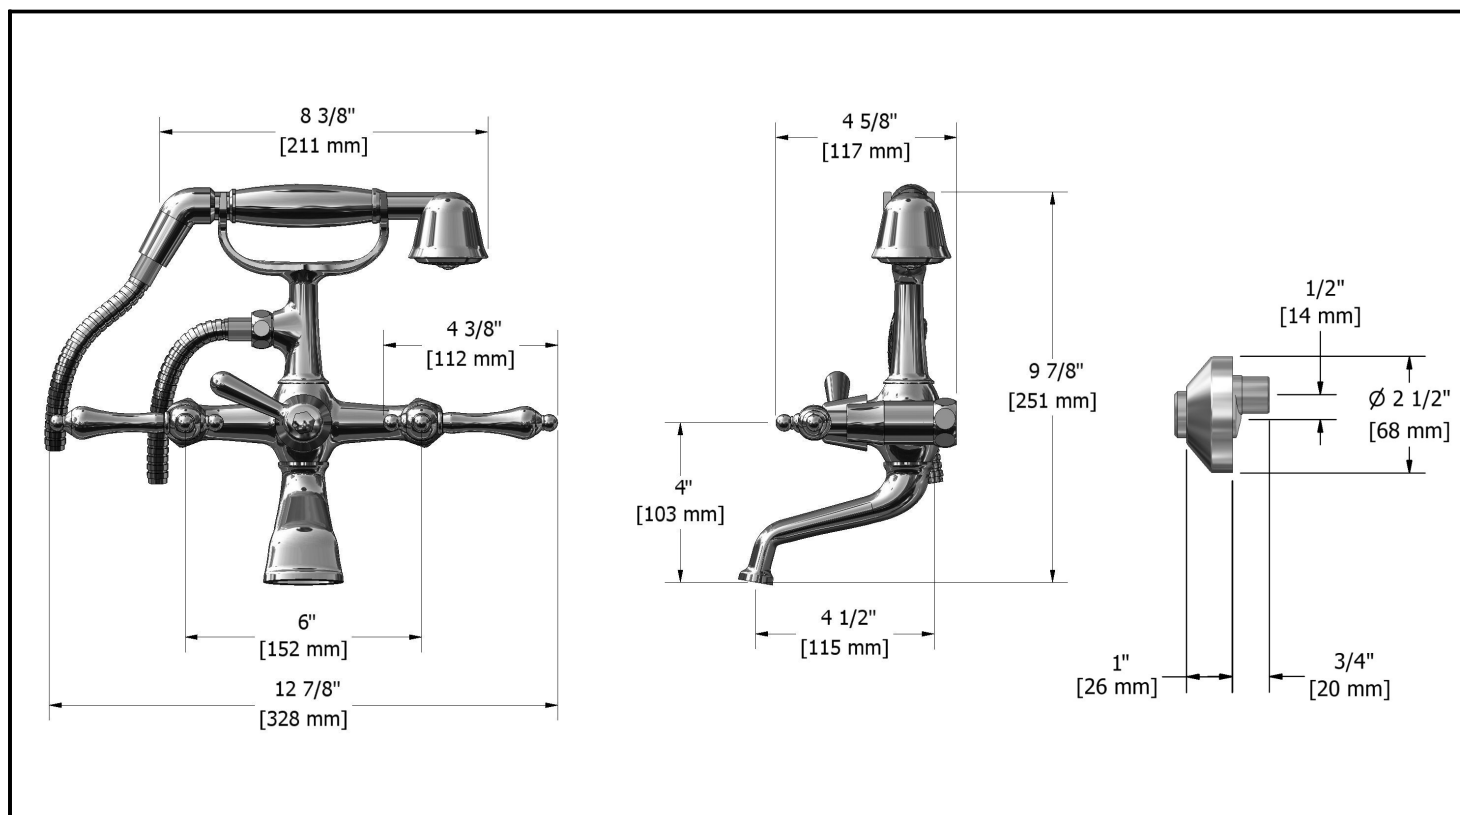

6" Tub faucet with hand shower

RT06LXX

Specifications

Descriptions

- ¾" gas female inlet
- Ceramic cartridge
- ½" male X ¾" male gaz elbow adaptor
- Double check valve
- Solid brass
- 1 jet hand shower

Available colors

- C : Chrome
- PN : Polished nickel (PVD)
- BN : Brushed nickel (PVD)

Flows

- Max. flow 44 L/min, 11.6 gpm (US) 60psi

Cartridges

- Hot: #401-280
- Cold: #401-279

Certifications

- ASME A112.18.1
- CSA B125.1
- CMR248 Approval