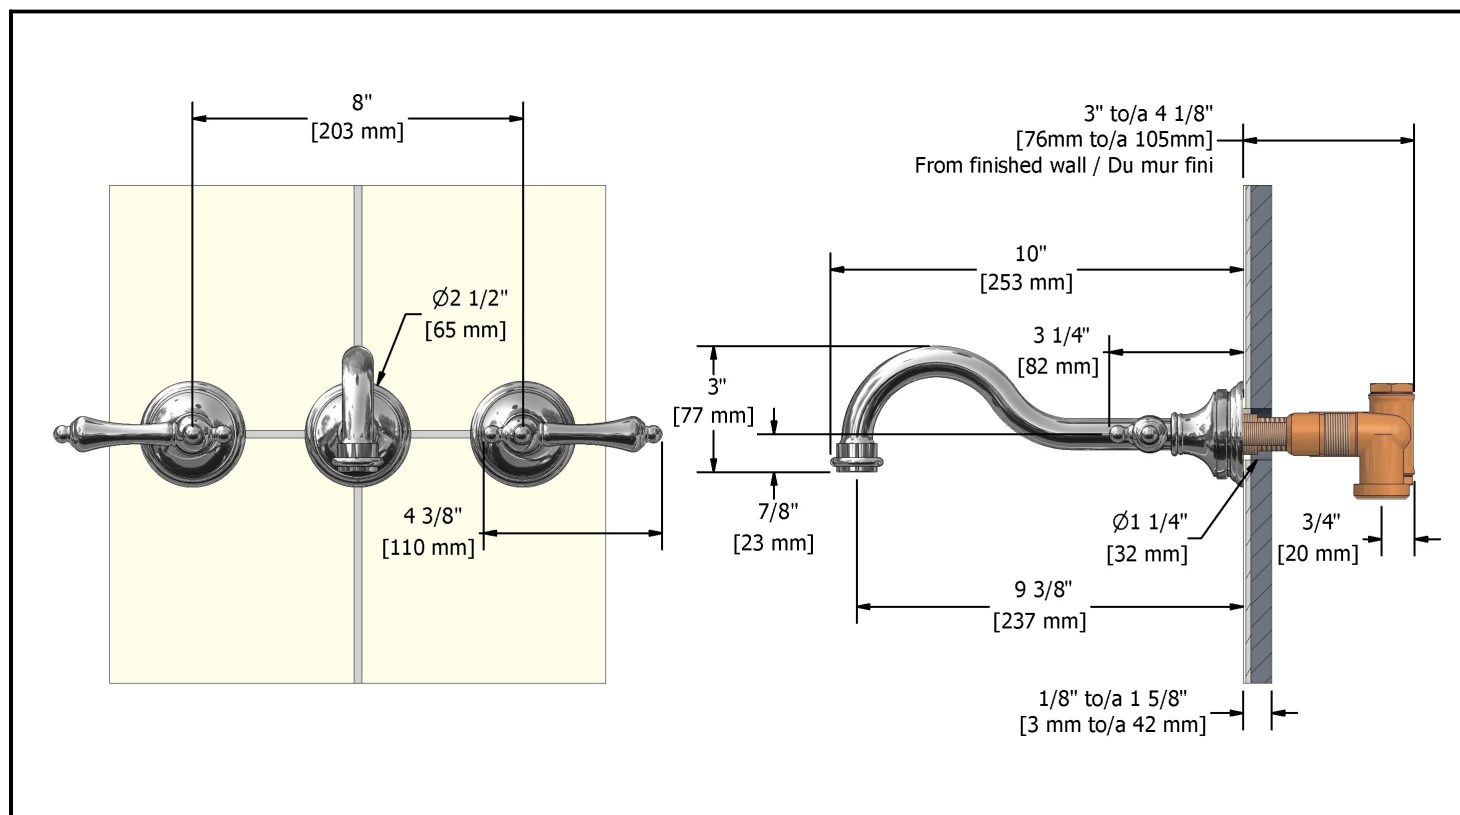

8" Wall mount tub faucet

RT05LXX

Specifications

Descriptions

- ½" female inlet NPT
- Ceramic cartridge
- Solid brass

Available colors

- C : Chrome
- PN : Polished nickel (PVD)
- BN : Brushed nickel (PVD)

Flows

- Max. flow 40 L/min, 10.5 gpm (US) 60psi

Cartridges

- Hot: #401-451
- Cold: #401-452

Certifications

- ASME A112.18.1
- CSA B125.1
- CMR248 Approval

Warranty

The Riobel inc. product carries a limited LIFETIME warranty on the finish Chrome, Gold (PVD), Brushed nickel (PVD), Night brushed (PVD), Polished nickel (PVD) and all working parts and is guaranteed from the initial date of purchase against all manufacturing defects. Other finished 1 year.