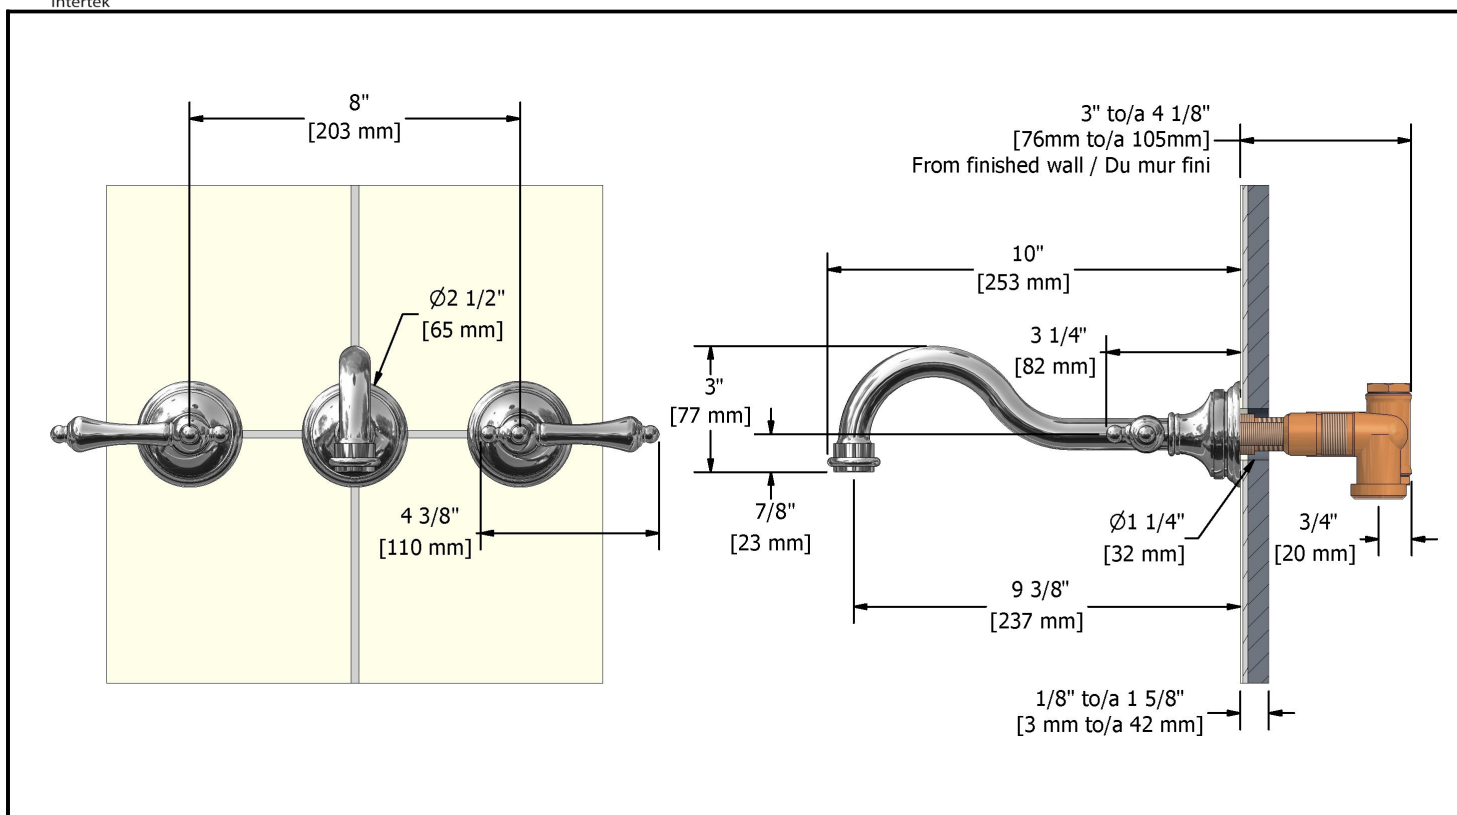

Certifications

- ASME A112.18.1
- NSF61
- CSA B125.1
- CMR248 Approval

Warranty

The Riobel inc. product carries a limited LIFETIME warranty on the finish Chrome, Gold (PVD), Brushed nickel (PVD), Night brushed (PVD), Polished nickel (PVD) and all working parts and is guaranteed from the initial date of purchase against all manufacturing defects. Other finished 1 year.

Customer service

Ontario, West Canada : 888-287-5354 Quebec, Maritimes, United States : 866-473-8442