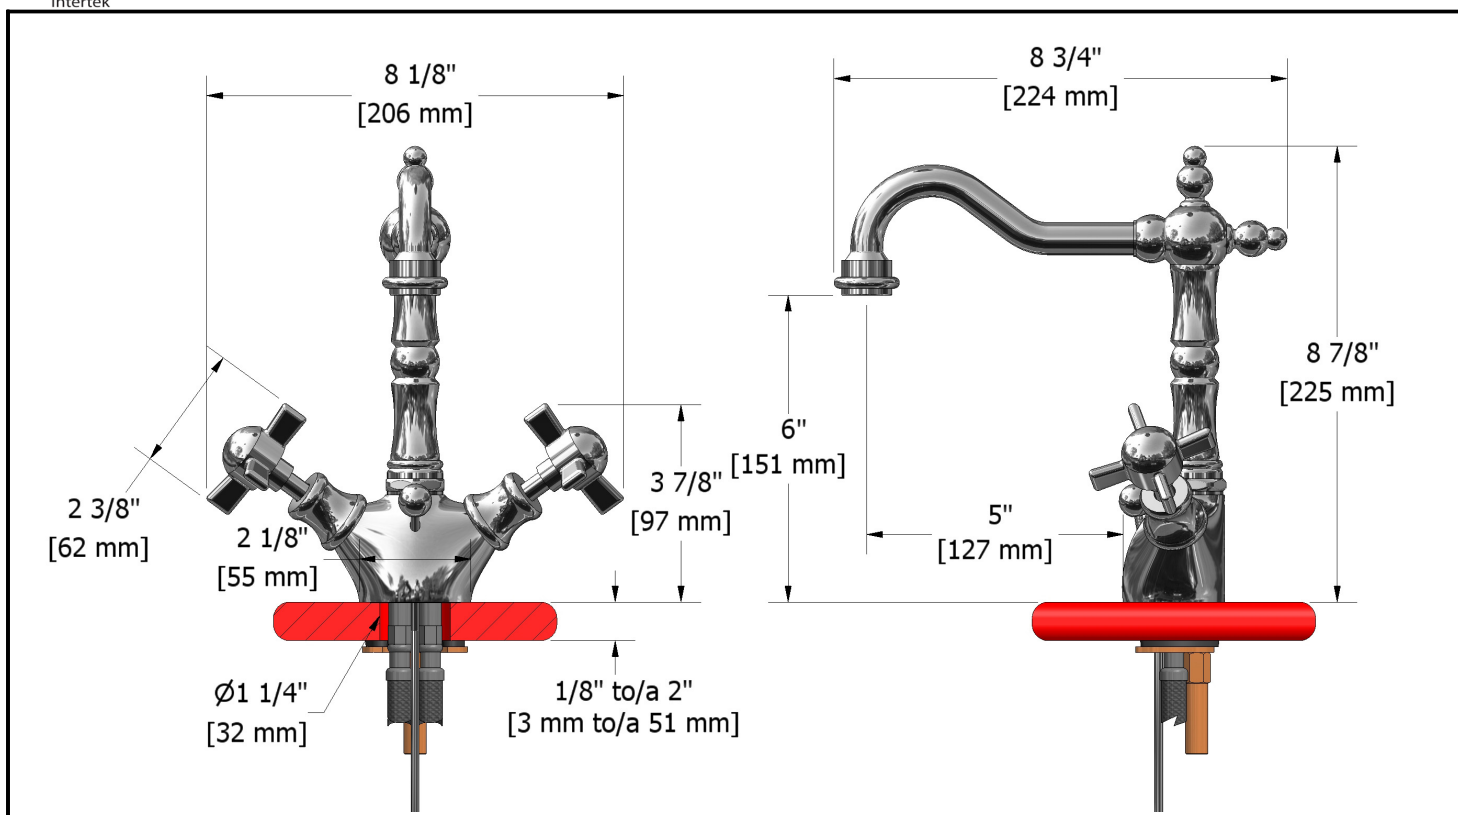

Certifications

- CMR248 Approval
- ASME A112.18.1
- CSA B125.1
- NSF61