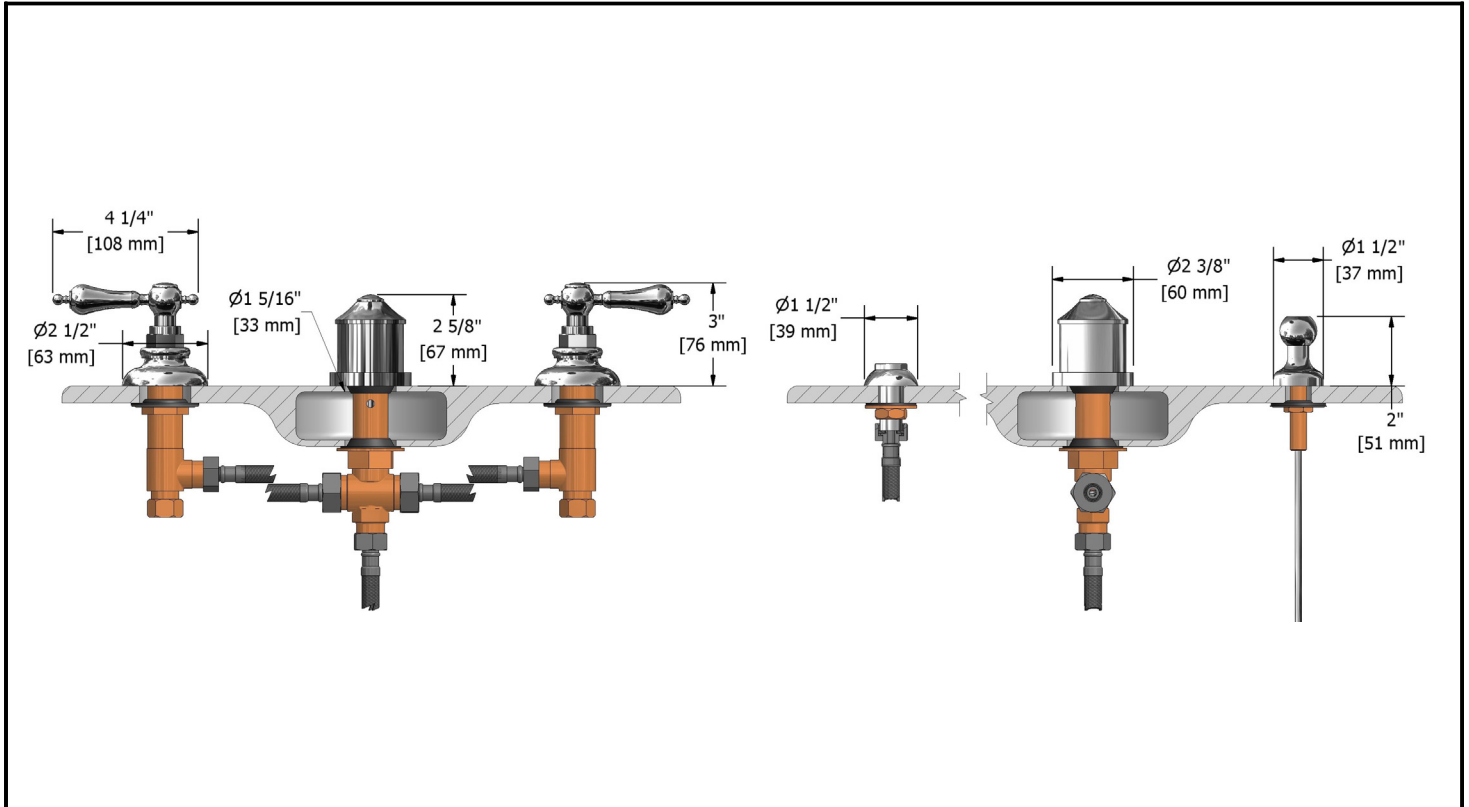

4 piece bidet faucet with built-in vacuum breaker

RO09LXX

Specifications

Descriptions

- ½" male inlet NPT
- Ceramic cartridge
- Solid brass
- Jet
- Automatic drain

Available colors

- C(W) : Chrome / (White)
- PN(W) : Polished nickel (PVD) / (White)
- BN(W) : Brushed nickel (PVD) / (White)

Cartridges

- Hot: #401-079
- Cold: #401-080

Certifications

- ASME A112.18.1
- CSA B125.1
- CMR248 Approval

Warranty

The Riobel inc. product carries a limited LIFETIME warranty on the finish Chrome, Gold (PVD), Brushed nickel (PVD), Night brushed (PVD), Polished nickel (PVD) and all working parts and is guaranteed from the initial date of purchase against all manufacturing defects. Other finished 1 year.