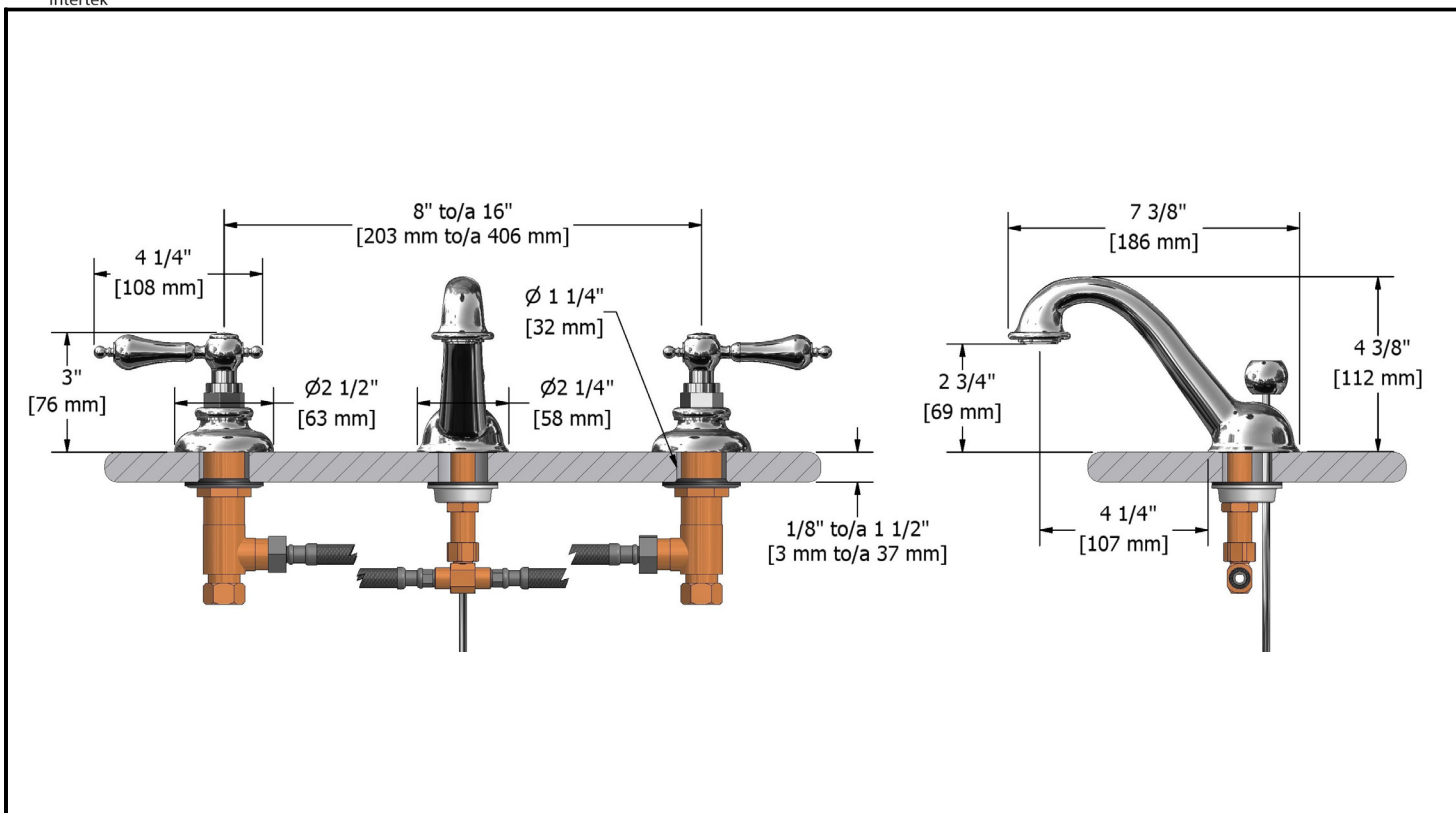

8" Lavatory faucet
RO08LXX

Specifications

Descriptions

- ½" male inlet NPT
- Ceramic cartridge
- Solid brass
- Automatic drain

Available colors

- C(W) : Chrome / (White)
- PN(W) : Polished nickel (PVD) / (White)
- BN(W) : Brushed nickel (PVD) / (White)

Flows

- Max. flow 5.7 L/min, 1.5 gpm (US) 60psi

Cartridges

- Hot: #401-079
- Cold: #401-080

Certifications

- ASME A112.18.1
- NSF61
- CSA B125.1

Warranty

The Riobel inc. product carries a limited LIFETIME warranty on the finish Chrome, Gold (PVD), Brushed nickel (PVD), Night brushed (PVD), Polished nickel (PVD) and all working parts and is guaranteed from the initial date of purchase against all manufacturing defects. Other finished 1 year.