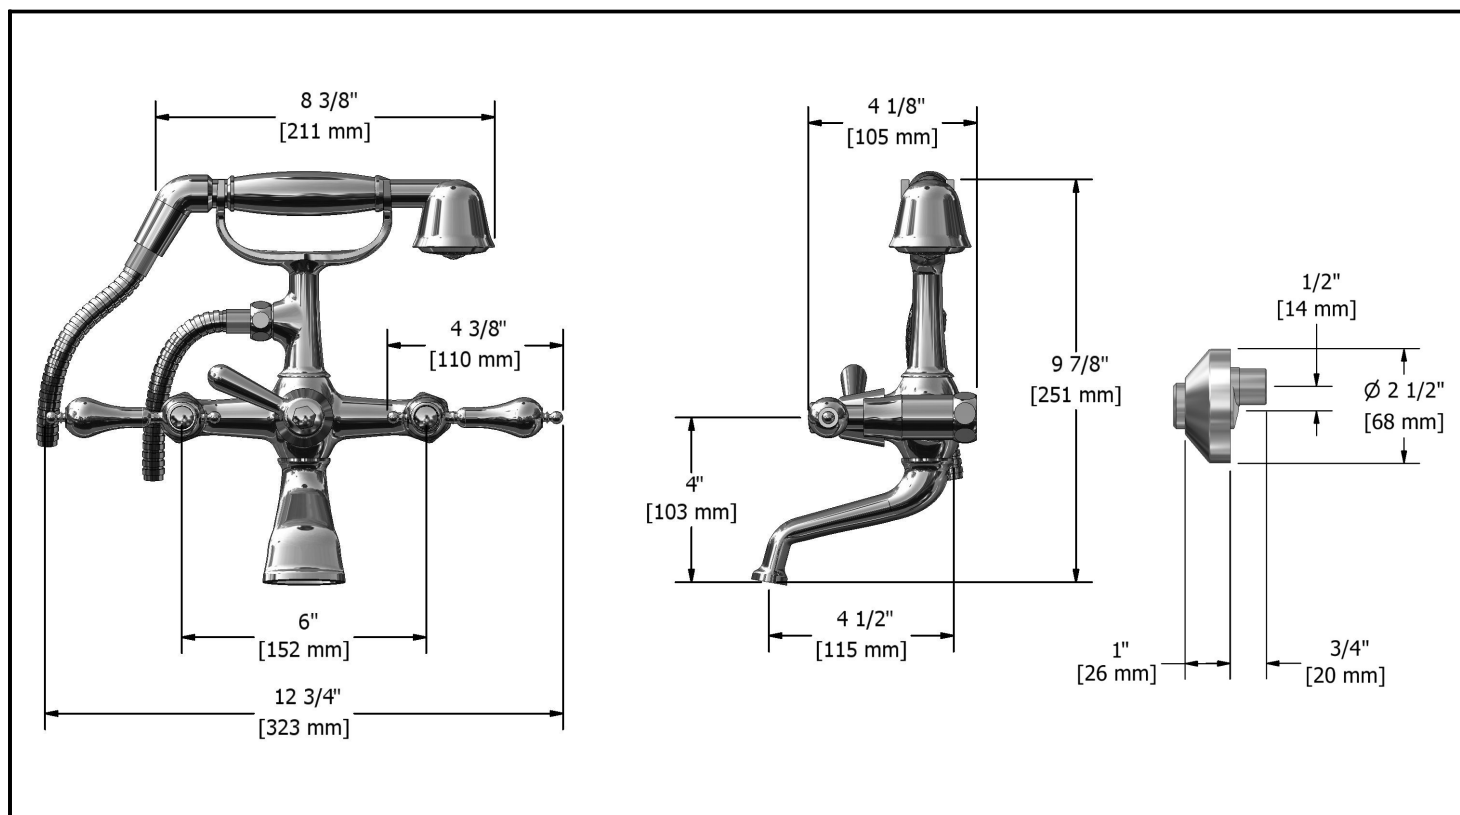

Certifications

- ASME A112.18.1
- CSA B125.1