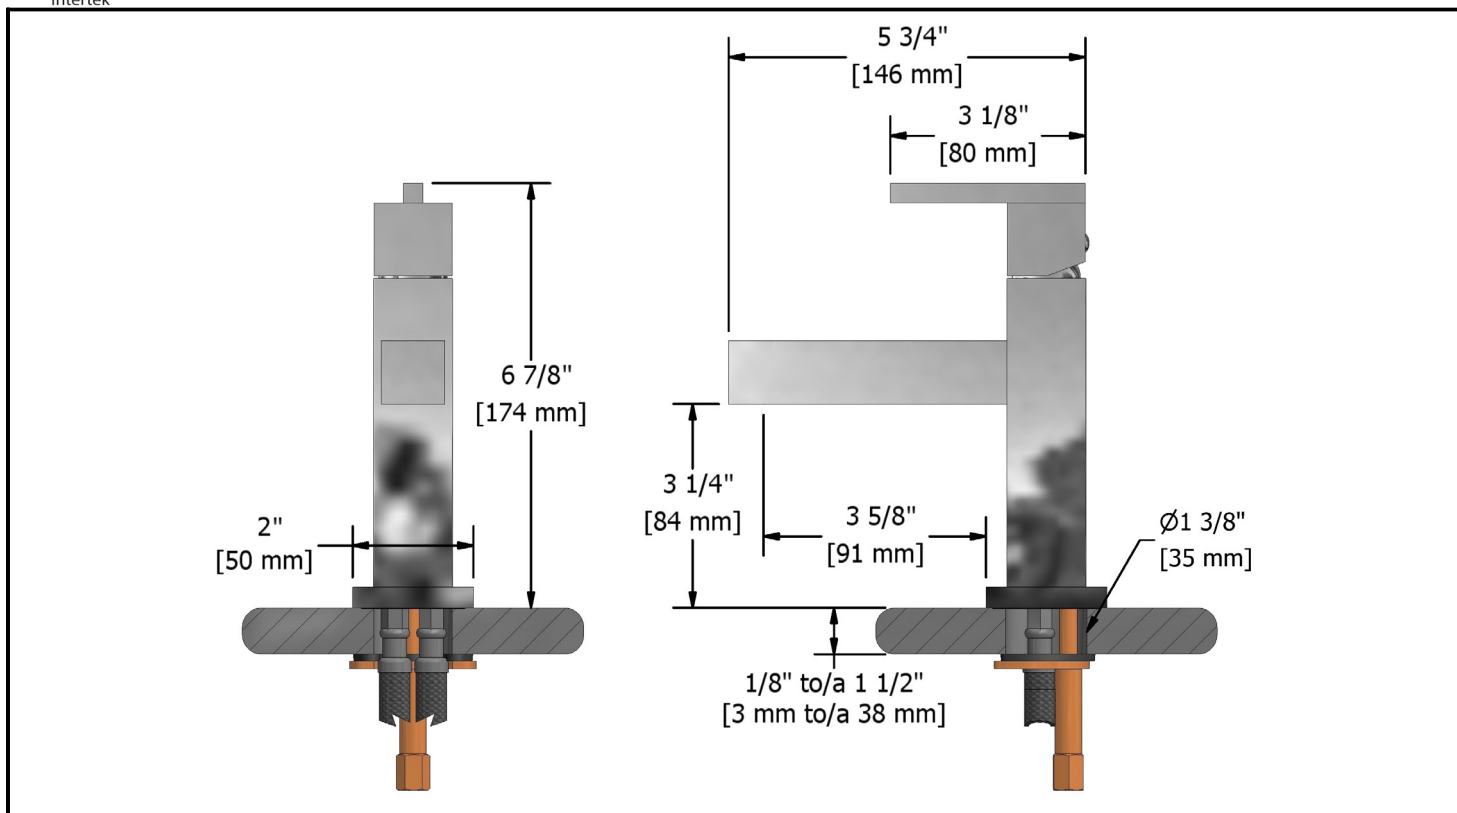

Certifications

- CMR248 Approval
- ASME A112.18.1
- NSF61
- CSA B125.1