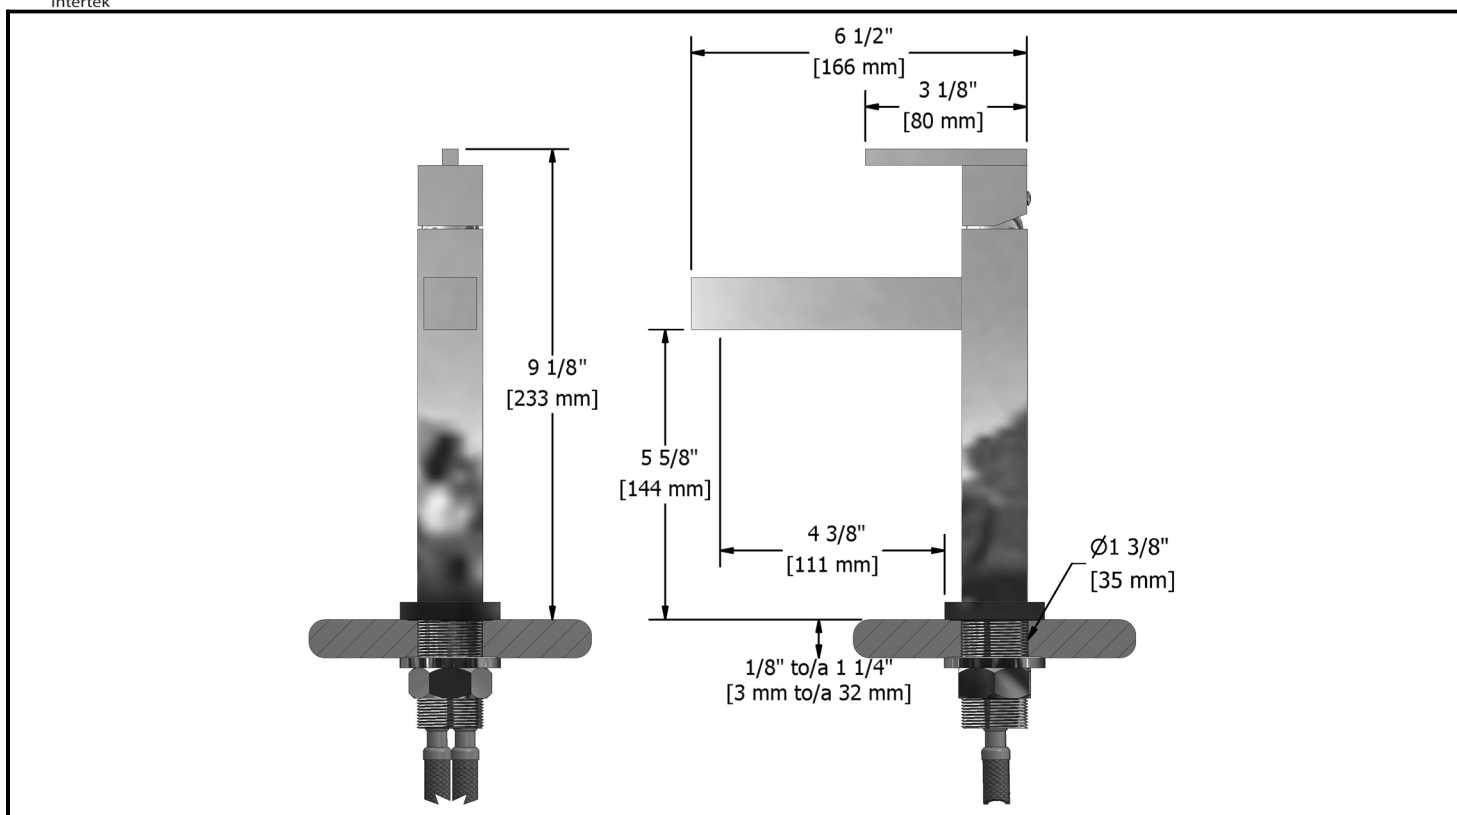

Single hole faucet
QM01XX

Specifications

Descriptions

- Ceramic cartridge
- 3/8" speedway compression
- Solid brass

Available colors

- C : Chrome
- BN : Brushed nickel (PVD)

Flows

- Max. flow 5.7 L/min, 1.5 gpm (US) 60psi

Cartridges

- 401-039

Certifications

- CMR248 Approval
- ASME A112.18.1
- NSF61
- CSA B125.1

Warranty

The Riobel inc. product carries a limited LIFETIME warranty on the finish Chrome, Gold (PVD), Brushed nickel (PVD), Night brushed (PVD), Polished nickel (PVD) and all working parts and is guaranteed from the initial date of purchase against all manufacturing defects. Other finished 1 year.