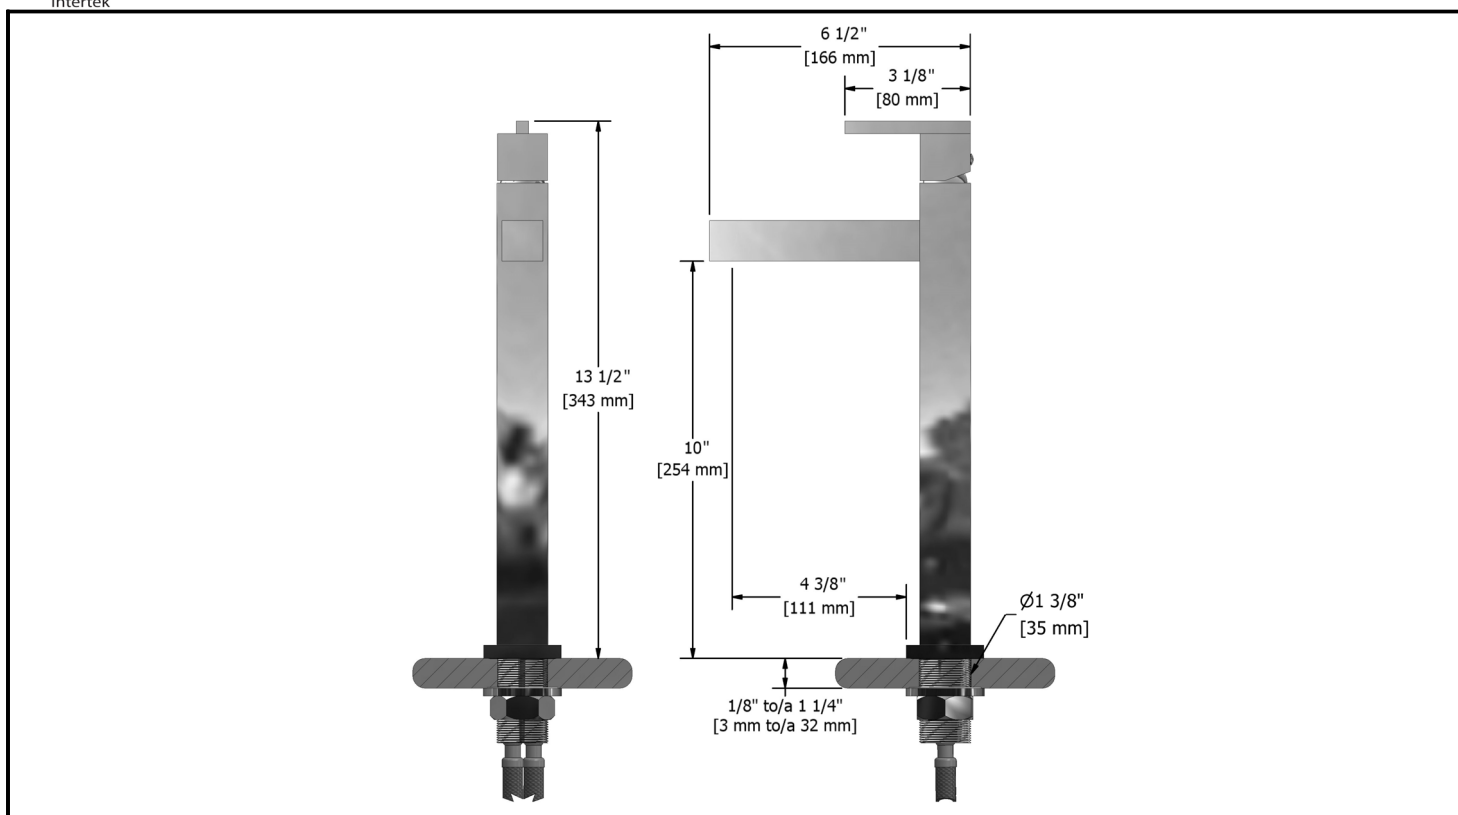

Single hole faucet

QL01XX

Specifications

Descriptions

- Ceramic cartridge
- 3/8" speedway compression
- Solid brass

Available colors

- C : Chrome
- BN : Brushed nickel (PVD)

Flows

- Max. flow 5.7 L/min, 1.5 gpm (US) 60psi

Cartridges

- 401-039

Certifications

- CMR248 Approval
- ASME A112.18.1
- NSF61
- CSA B125.1

Warranty

The Riobel inc. product carries a limited LIFETIME warranty on the finish Chrome, Gold (PVD), Brushed nickel (PVD), Night brushed (PVD), Polished nickel (PVD) and all working parts and is guaranteed from the initial date of purchase against all manufacturing defects. Other finished 1 year.