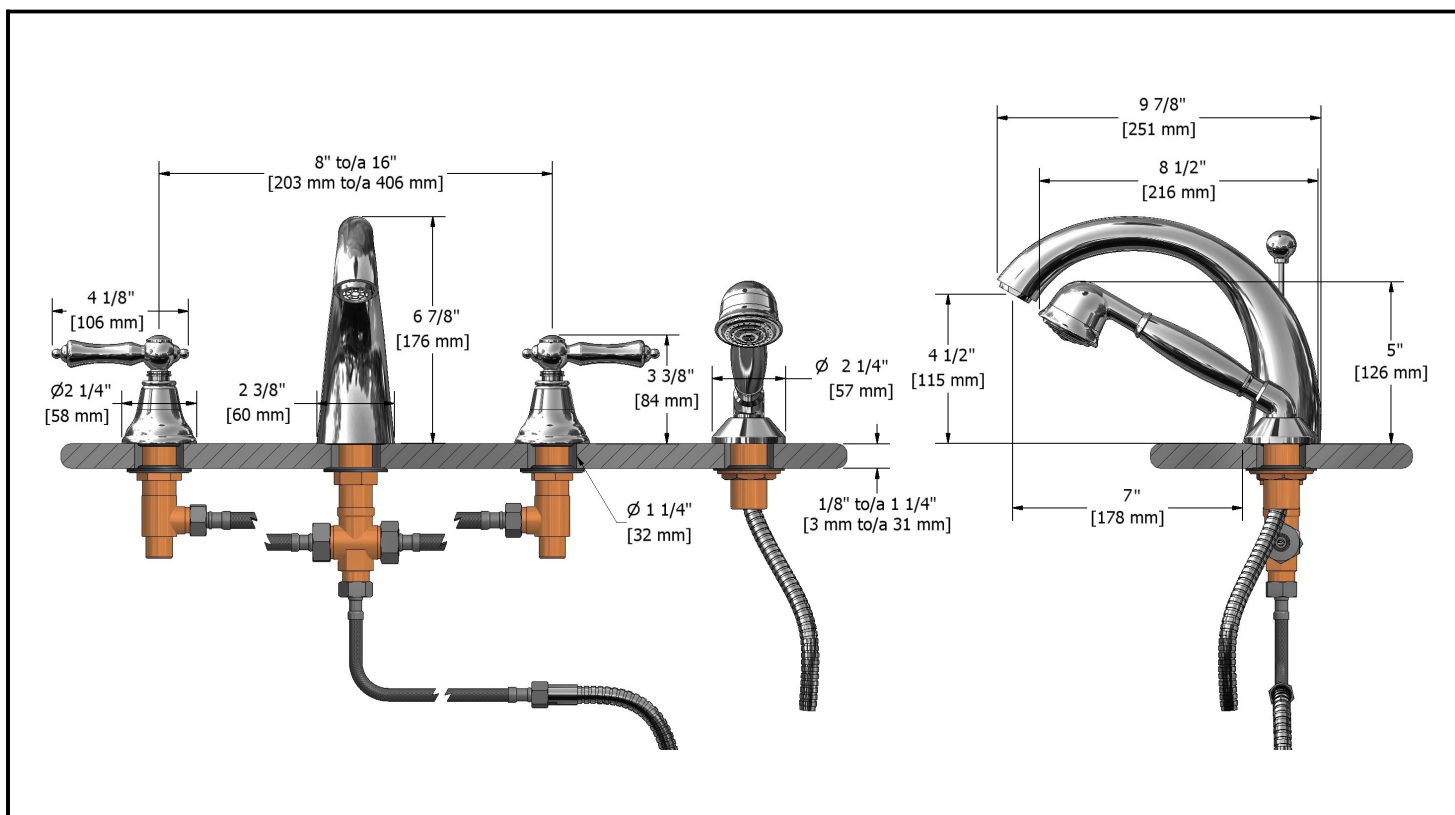

Specifications

4 piece deck mount faucet with hand shower

PR12LXX

Descriptions

- ½" male inlet NPT or sweat
- Ceramic cartridge
- Solid brass
- 1 jet hand shower

Available colors

- C(W) : Chrome / (White)
- BN(W) : Brushed nickel (PVD) / (White)
- BNC : Brushed nickel (PVD) / Chrome

Flows

- Max. flow 41.5 L/min, 11 gpm (US) 60psi

Cartridges

- Hot: #401-079
- Cold: #401-080

Certifications

- ASME A112.18.1
- CSA B125.1
- CMR248 Approval

Warranty

The Riobel inc. product carries a limited LIFETIME warranty on the finish Chrome, Gold (PVD), Brushed nickel (PVD), Night brushed (PVD), Polished nickel (PVD) and all working parts and is guaranteed from the initial date of purchase against all manufacturing defects. Other finished 1 year.