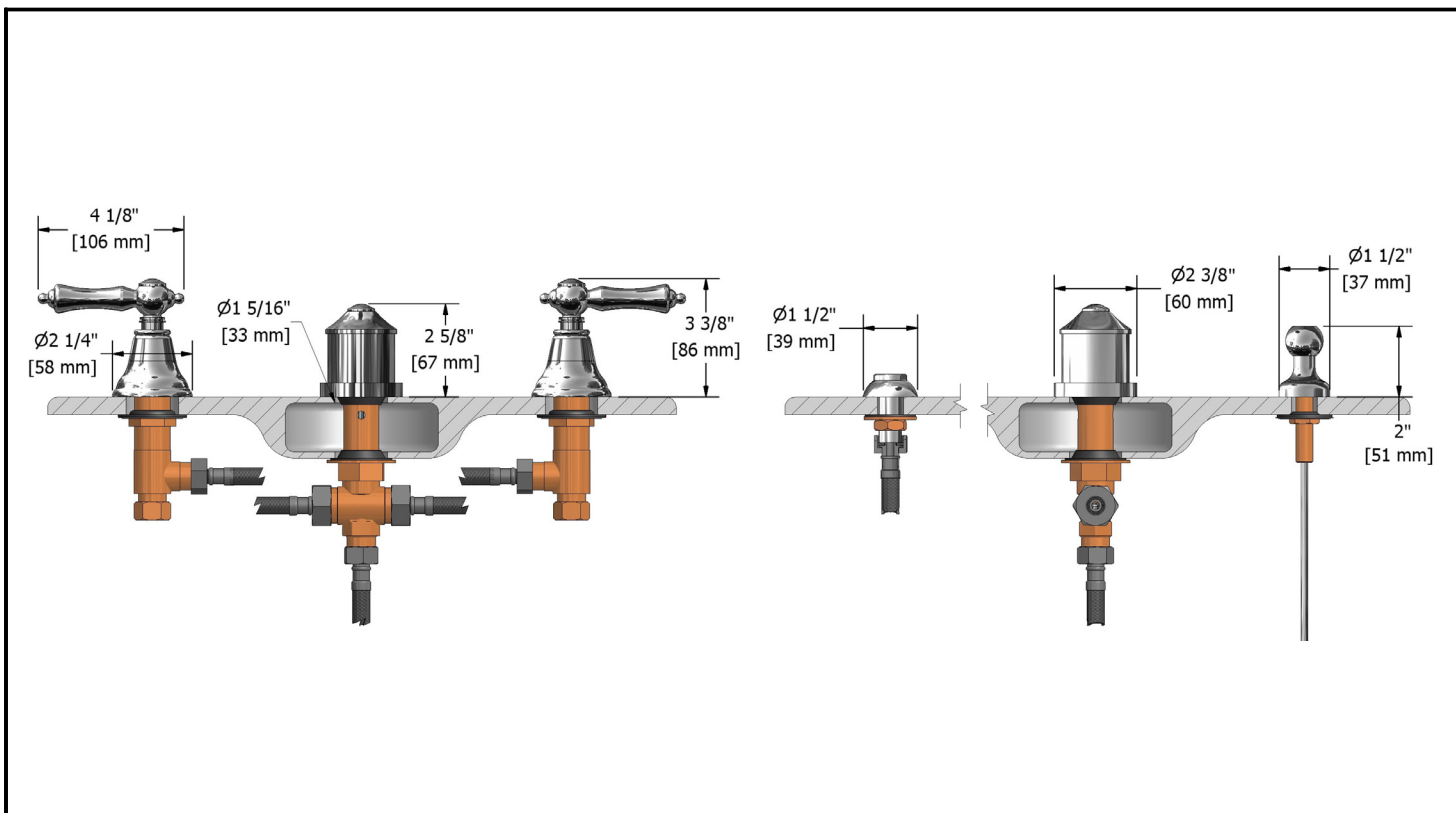

4 piece bidet faucet with built-in vacuum breaker

PR09LXX

Specifications

Descriptions

- ½" male inlet NPT
- Ceramic cartridge
- Solid brass
- Jet
- Automatic drain

Available colors

- C(W) : Chrome / (White)
- BN(W) : Brushed nickel (PVD) / (White)
- BNC : Brushed nickel (PVD) / Chrome

Cartridges

- Hot: #401-079
- Cold: #401-080

Certifications

- CMR248 Approval
- ASME A112.18.1
- CSA B125.1

Warranty

The Riobel inc. product carries a limited LIFETIME warranty on the finish Chrome, Gold (PVD), Brushed nickel (PVD), Night brushed (PVD), Polished nickel (PVD) and all working parts and is guaranteed from the initial date of purchase against all manufacturing defects. Other finished 1 year.