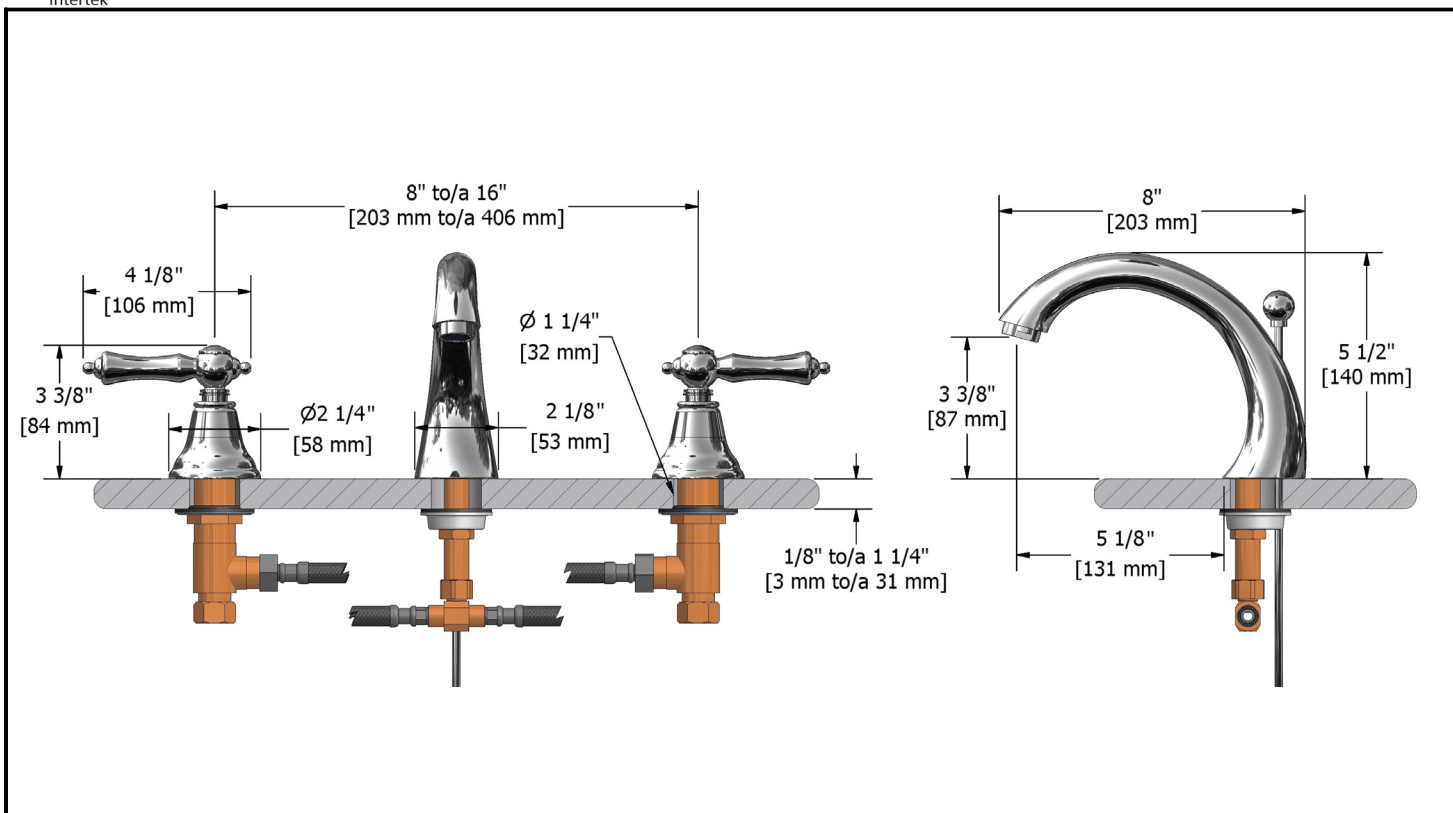

8" Lavatory faucet

PRO8LXX

Specifications

Descriptions

- ½" male inlet NPT
- Ceramic cartridge
- Solid brass
- Automatic drain

Available colors

- C(W) : Chrome / (White)
- BN(W) : Brushed nickel (PVD) / (White)
- BNC : Brushed nickel (PVD) / Chrome

Flows

- Max. flow 5.7 L/min, 1.5 gpm (US) 60psi

Cartridges

- Hot: #401-079
- Cold: #401-080

Certifications

- CMR248 Approval
- ASME A112.18.1
- NSF61
- CSA B125.1

Warranty

The Riobel inc. product carries a limited LIFETIME warranty on the finish Chrome, Gold (PVD), Brushed nickel (PVD), Night brushed (PVD), Polished nickel (PVD) and all working parts and is guaranteed from the initial date of purchase against all manufacturing defects. Other finished 1 year.