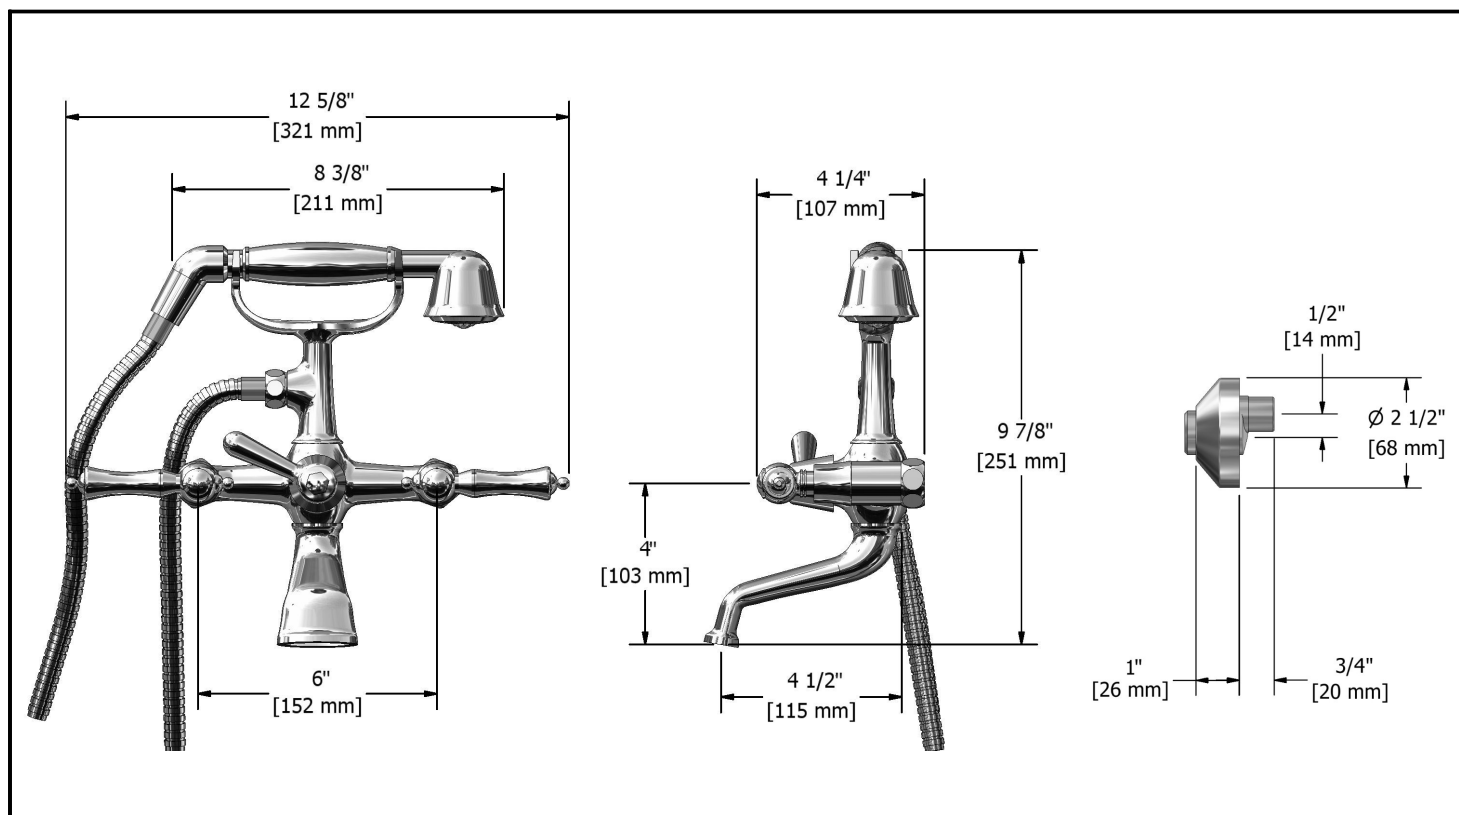

Certifications

- ASME A112.18.1
- CSA B125.1