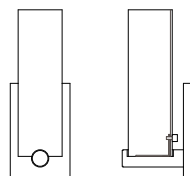

CLIK SCENCE // CLK 1

ADA