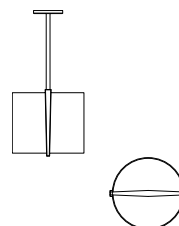

LYRIC PENDANT // LYR12