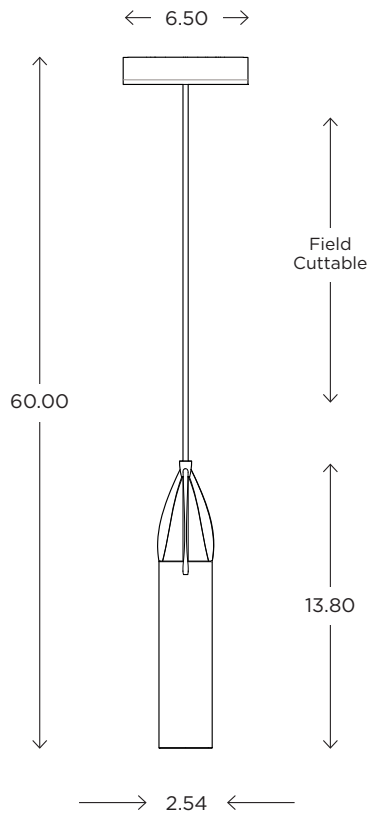

Petal SINGLE PENDANT

CUSTOM OPTIONS

MODEL

PETAL PENDANT // PET1

DIMENSIONS

Height: 60.00
Diameter: 6.50

FIXTURE TYPE

Pendant / P

DIFFUSER

Shiny Opal Glass / SO

FINISH

Polished Nickel / PN
Brushed Nickel / BN
Oil Rubbed Bronze / OB

LAMPING / VOLTAGE

FLUORESCENT / FL
[1] FT 18W 2G11 120V

INCANDESCENT / INC
[1] 60W T10 Medium Base 120V

LED / LED
[1] 3000K 120V

RELATED PRODUCTS

PETAL PENDANT // PETT

CLIK SCENCE // CLK 1

ADA

LYRIC PENDANT // LYR12

Ayre Architectural Lighting
14 Bristol Drive, Unit B
South Easton, MA 02375

Tel 508.205.0545
Toll Free 877.722.AYRE
Fax 508.205.0548

ayrelight.com