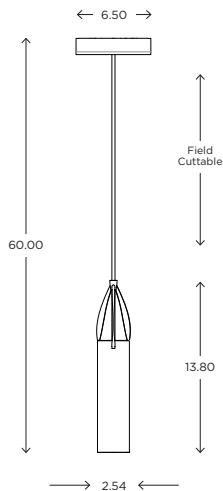

Petal SINGLE PENDANT

CUSTOM OPTIONS

The Petal is an organic interplay of wit and whimsy; a delicate exercise in solid brass and attention to detail. It is easily customized to hold the glass of your choice.

DIMENSIONS

60"H x 6.50"D

LAMPING / VOLTAGE

[1] 60w Max Incandescent T10 Medium Base

[1] 18w Fluorescent CFL 2G11 Base

[1] LED Unit 3000K

FINISH

Polished Nickel, Brushed Nickel,

DIMENSIONS

Height: 60.00
Diameter: 6.50

FIXTURE TYPE

Pendant / P

DIFFUSER

Shiny Opal Glass / SO

FINISH

Polished Nickel / PN
Brushed Nickel / BN
Oil Rubbed Bronze / OB