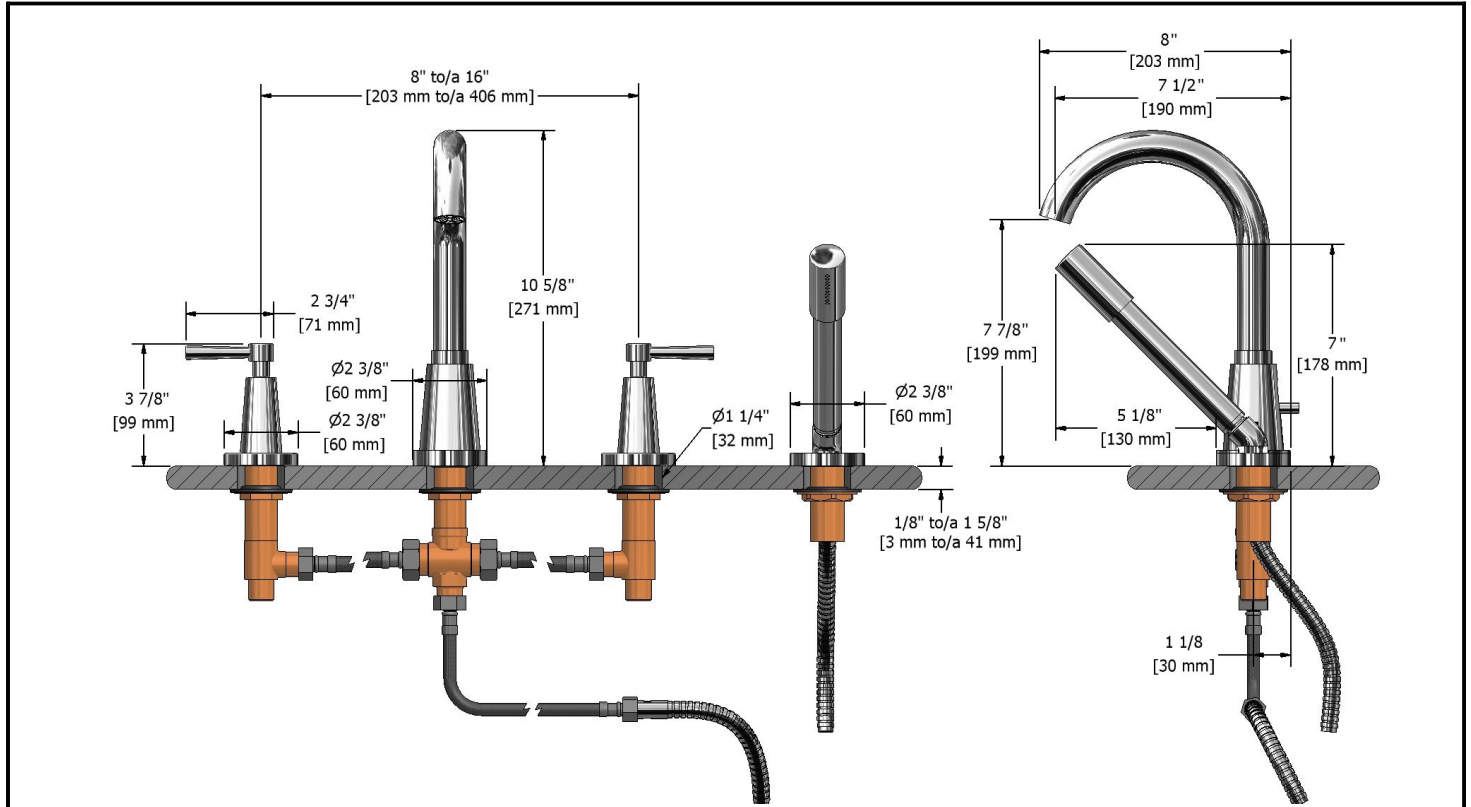

Certifications

- ASME A112.18.1
- CSA B125.1
- CMR248 Approval

Warranty

The Riobel inc. product carries a limited LIFETIME warranty on the finish Chrome, Gold (PVD), Brushed nickel (PVD), Night brushed (PVD), Polished nickel (PVD) and all working parts and is guaranteed from the initial date of purchase against all manufacturing defects. Other finished 1 year.

Customer service

Ontario, West Canada : 888-287-5354 Quebec, Maritimes : 866-473-8442