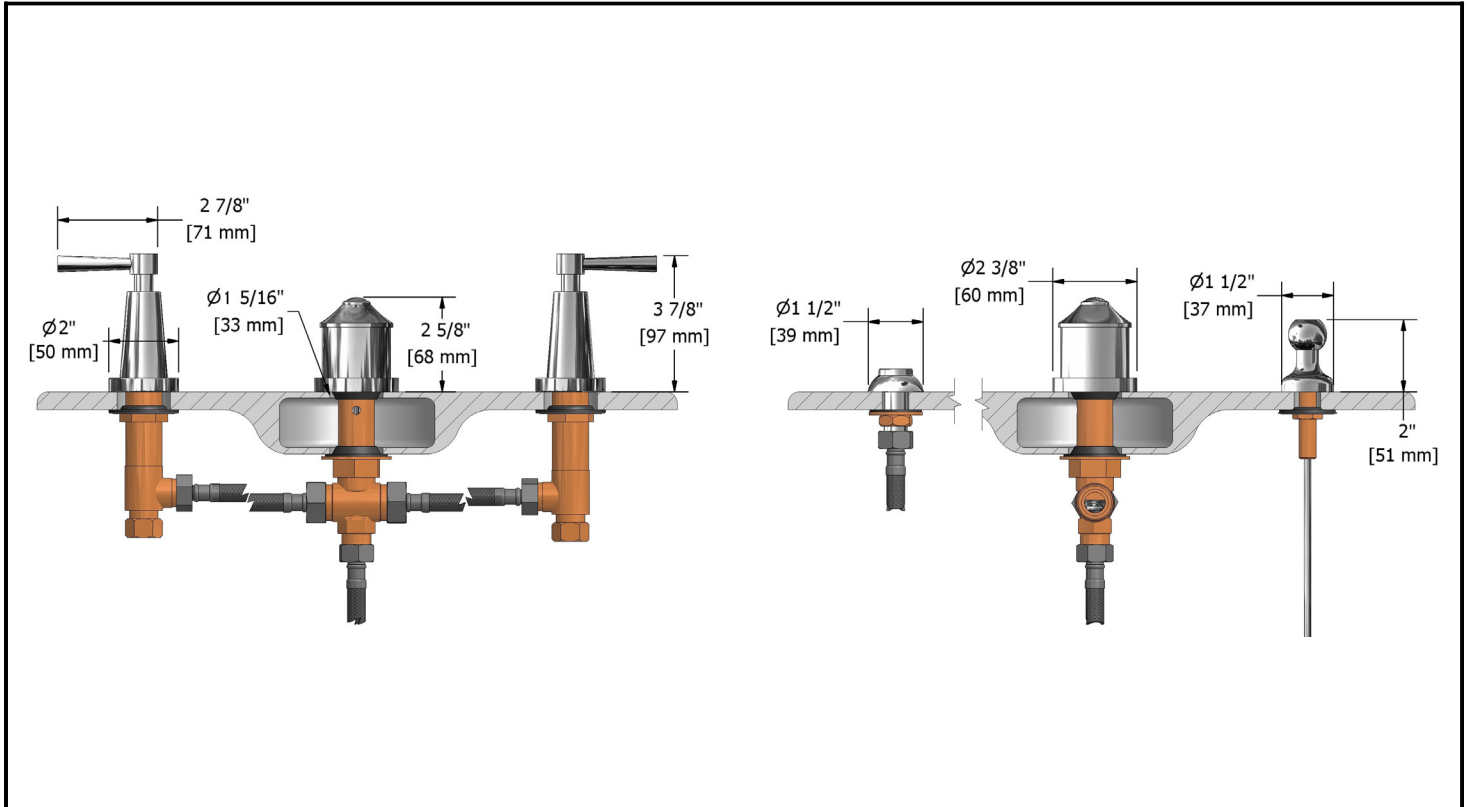

Certifications

- CMR248 Approval
- ASME A112.18.1
- CSA B125.1

Warranty

The Riobel inc. product carries a limited LIFETIME warranty on the finish Chrome, Gold (PVD), Brushed nickel (PVD), Night brushed (PVD), Polished nickel (PVD) and all working parts and is guaranteed from the initial date of purchase against all manufacturing defects. Other finished 1 year.

Customer service

Ontario, West Canada : 888-287-5354 Quebec, Maritimes : 866-473-8442