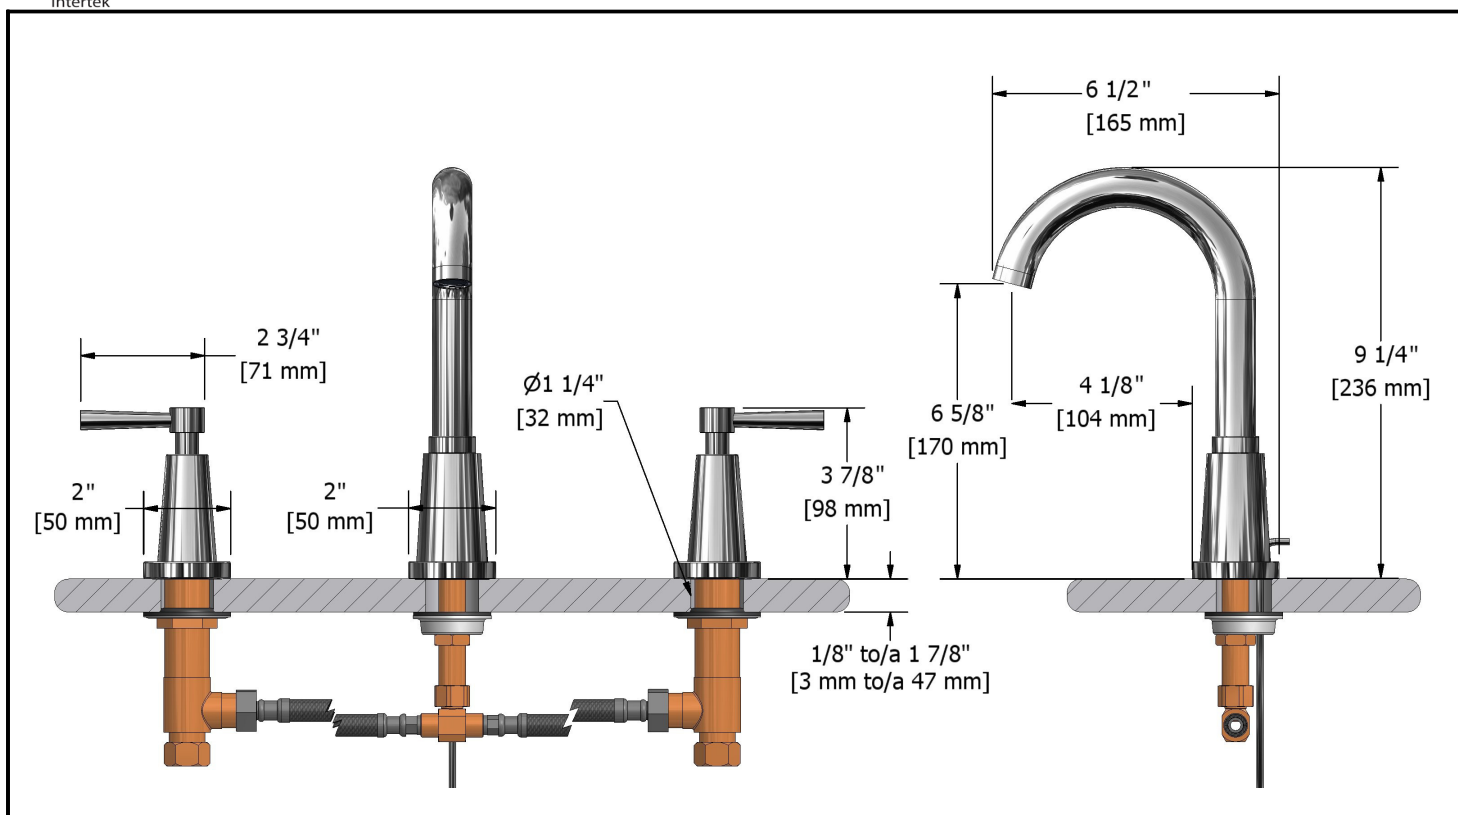

Certifications

- CMR248 Approval
- ASME A112.18.1
- NSF61
- CSA B125.1