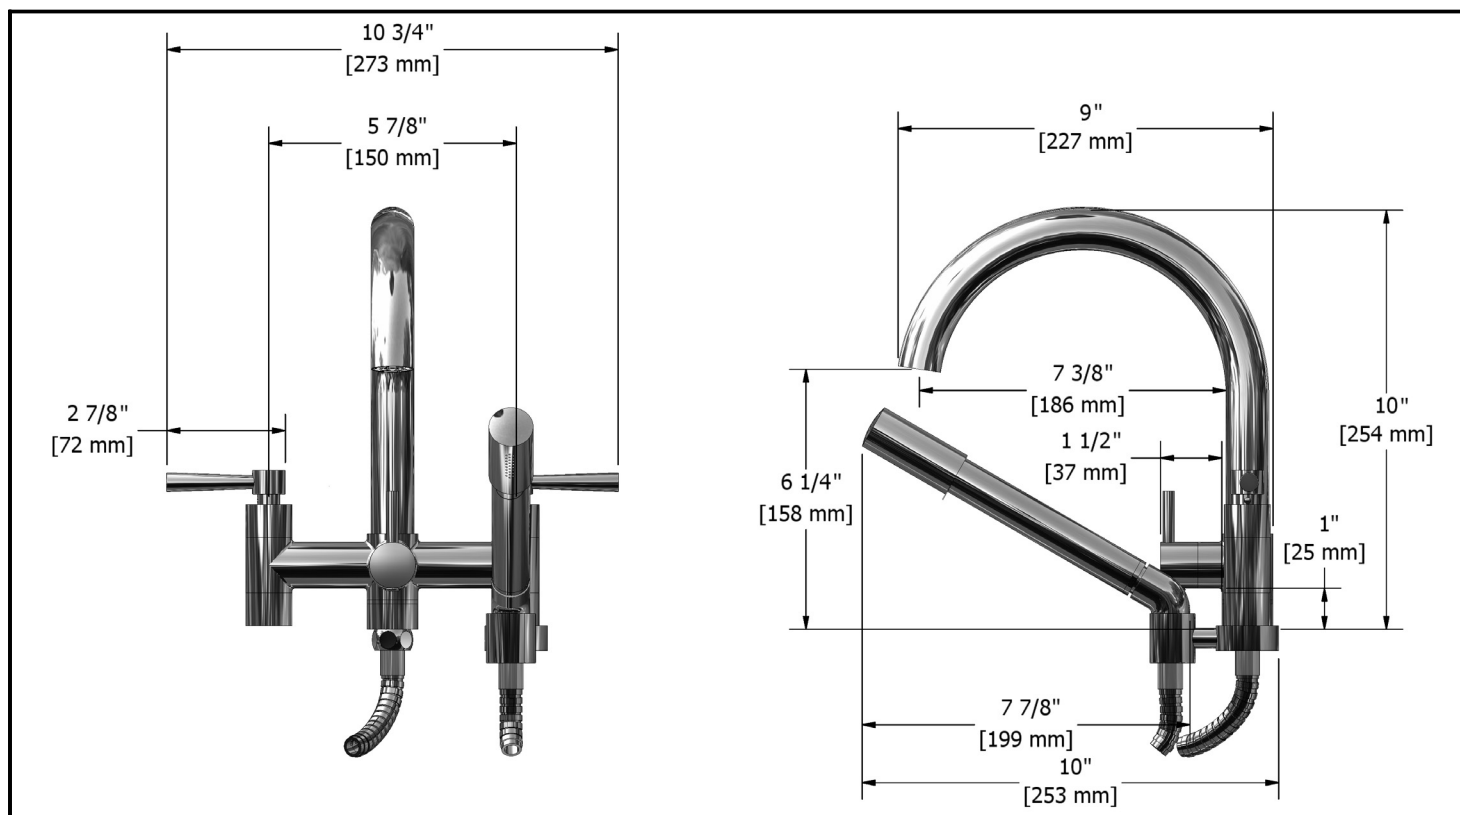

Certifications

- CSA B125.1
- ASME A112.18.1